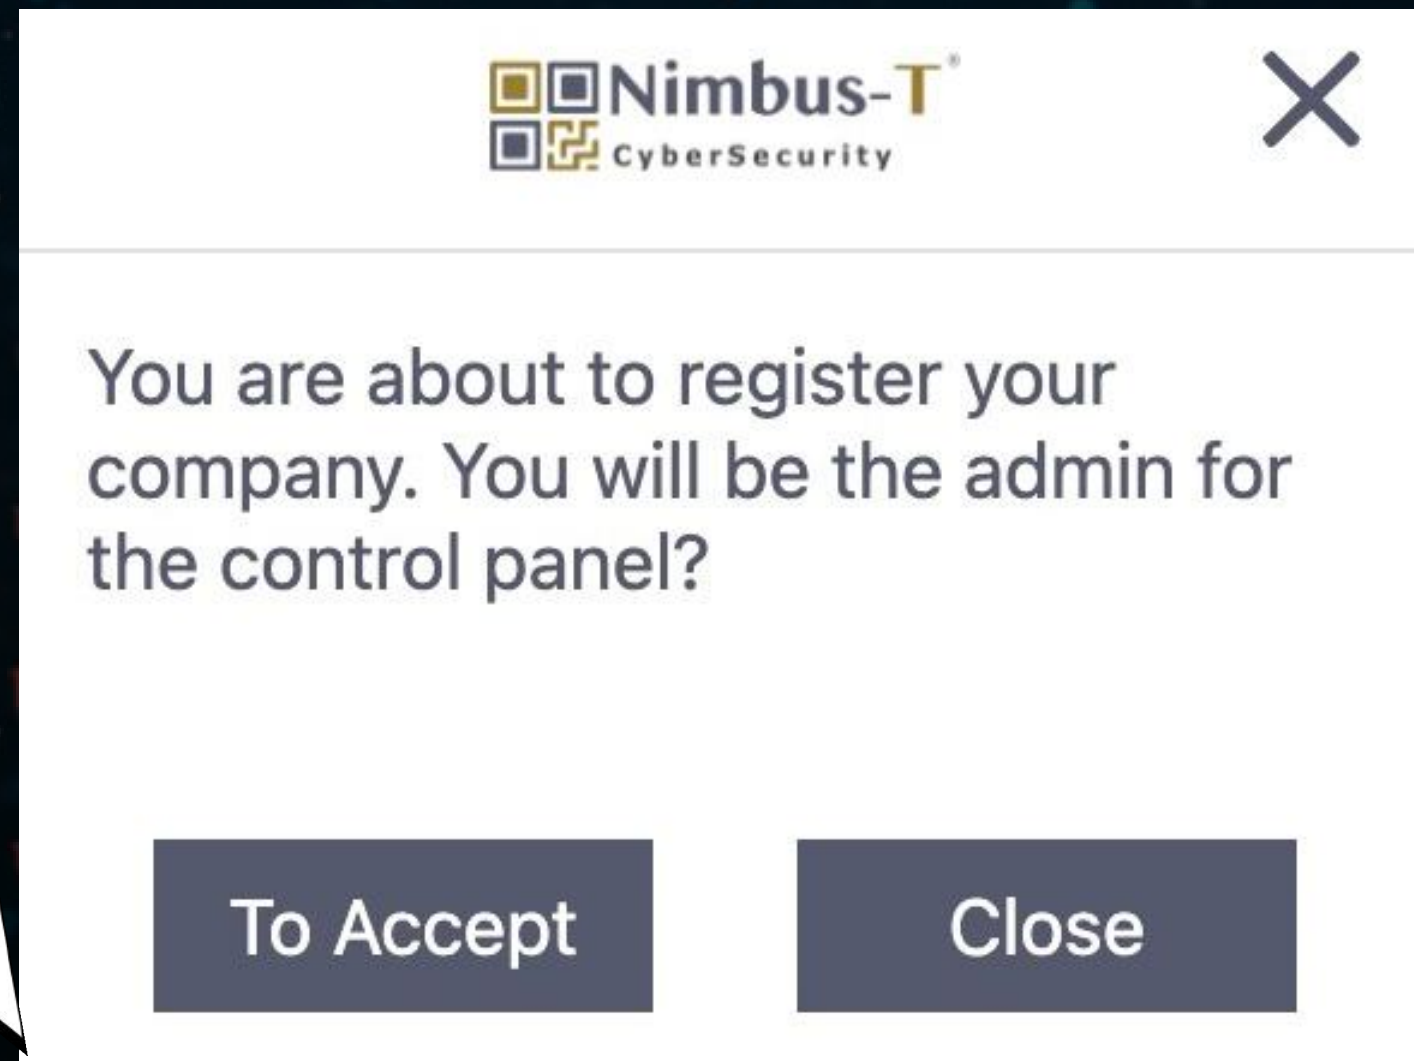

1. Face ID Biometric
2. AI Comparison with registration images.

Login to mobile app:

1. Face ID Biometric
2. AI Comparison with registration images.

Enter Master PIN and Login

Select
My Nimbus Keys button.

Touch the Nimbus-Key Logo

Your Nimbus-Key ID
login credentials.

Dynamic PIN &
Encrypted QRcode

Login to your Nimbus Account
<https://dashboard.nimbus-id.com>

Scan your dynamic Nimbus-Key ID QRcode
and enter your dynamic PIN code

Login to your Nimbus Account
<https://dashboard.nimbus-id.com>

Scan your dynamic Nimbus-Key ID QRcode
and enter your dynamic PIN code

Select Get Corporate Account

PopUp

Select To Accept

5 Admins FREE
for 30 Days!