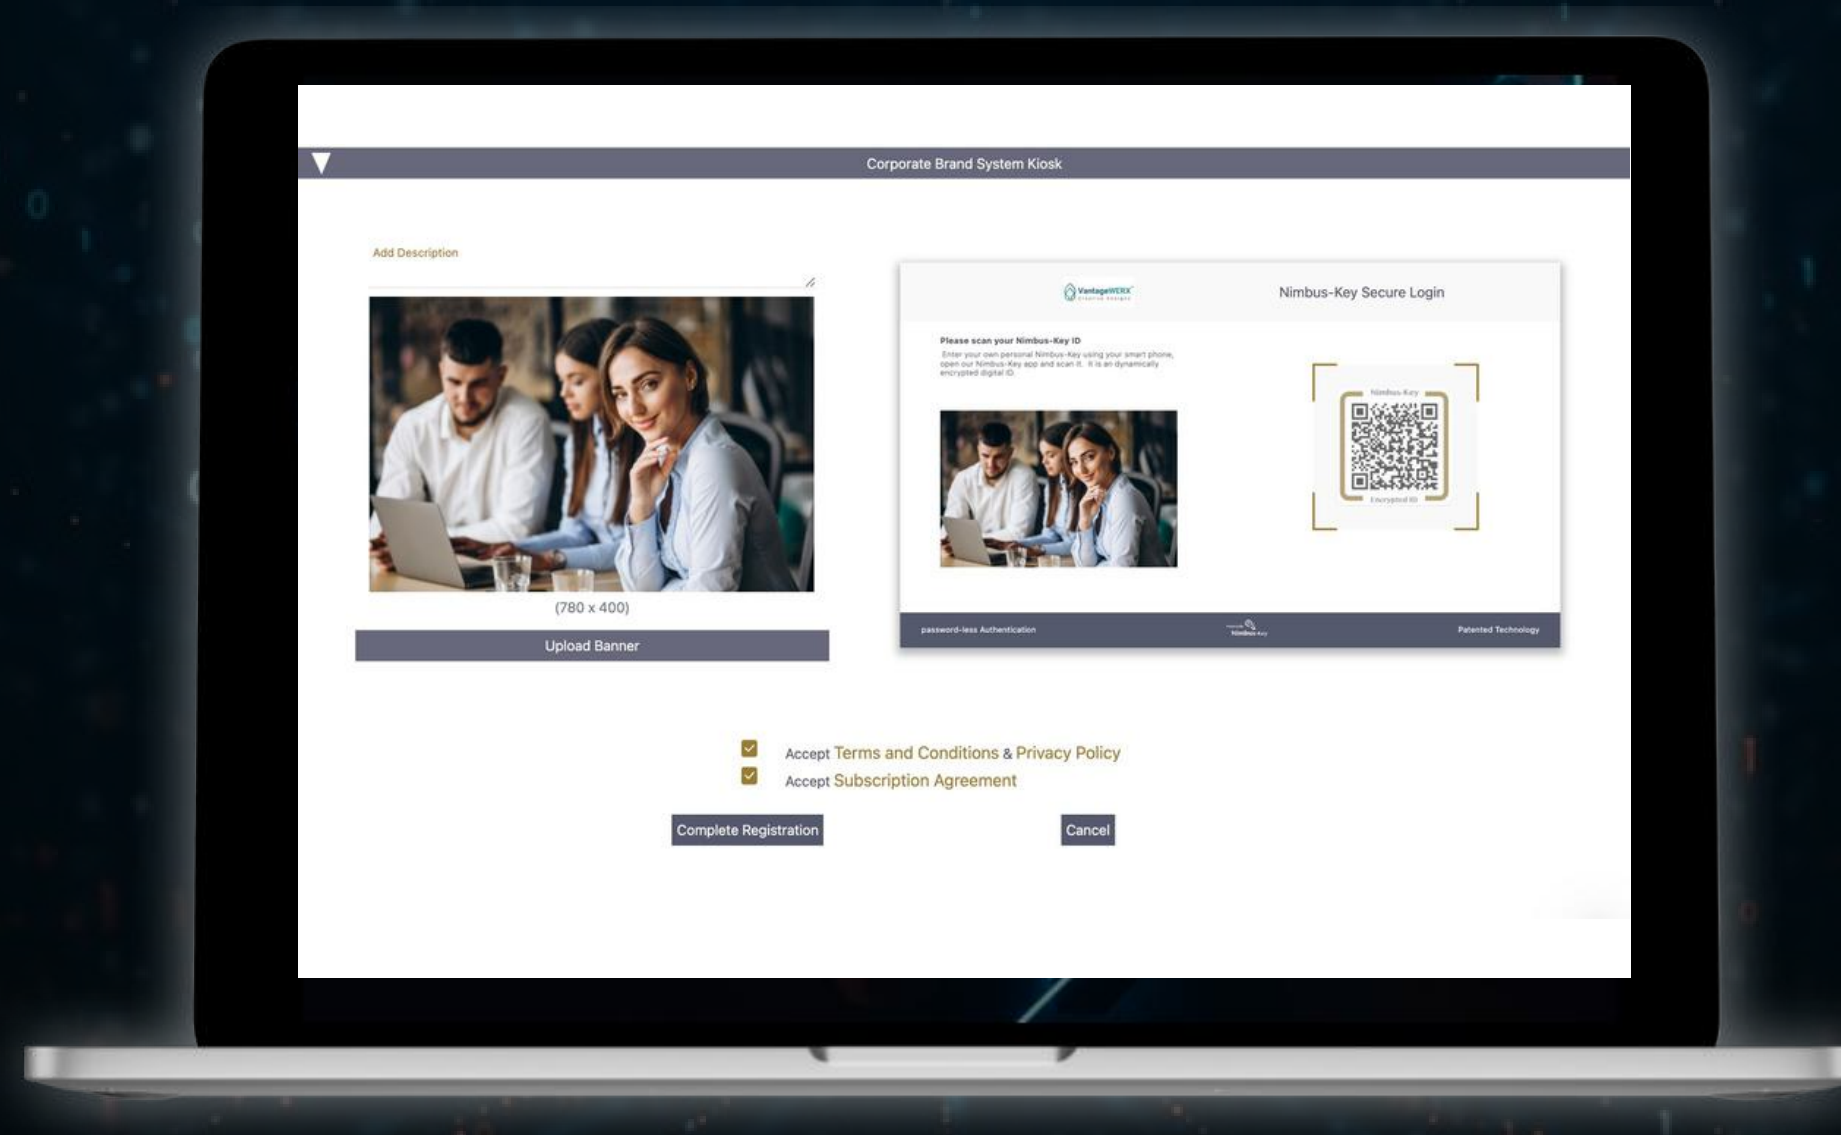

3. Accept:

- ☒ Terms and Conditions & Privacy Policy
- ☒ Subscription Agreement
- ☒ Complete Registration