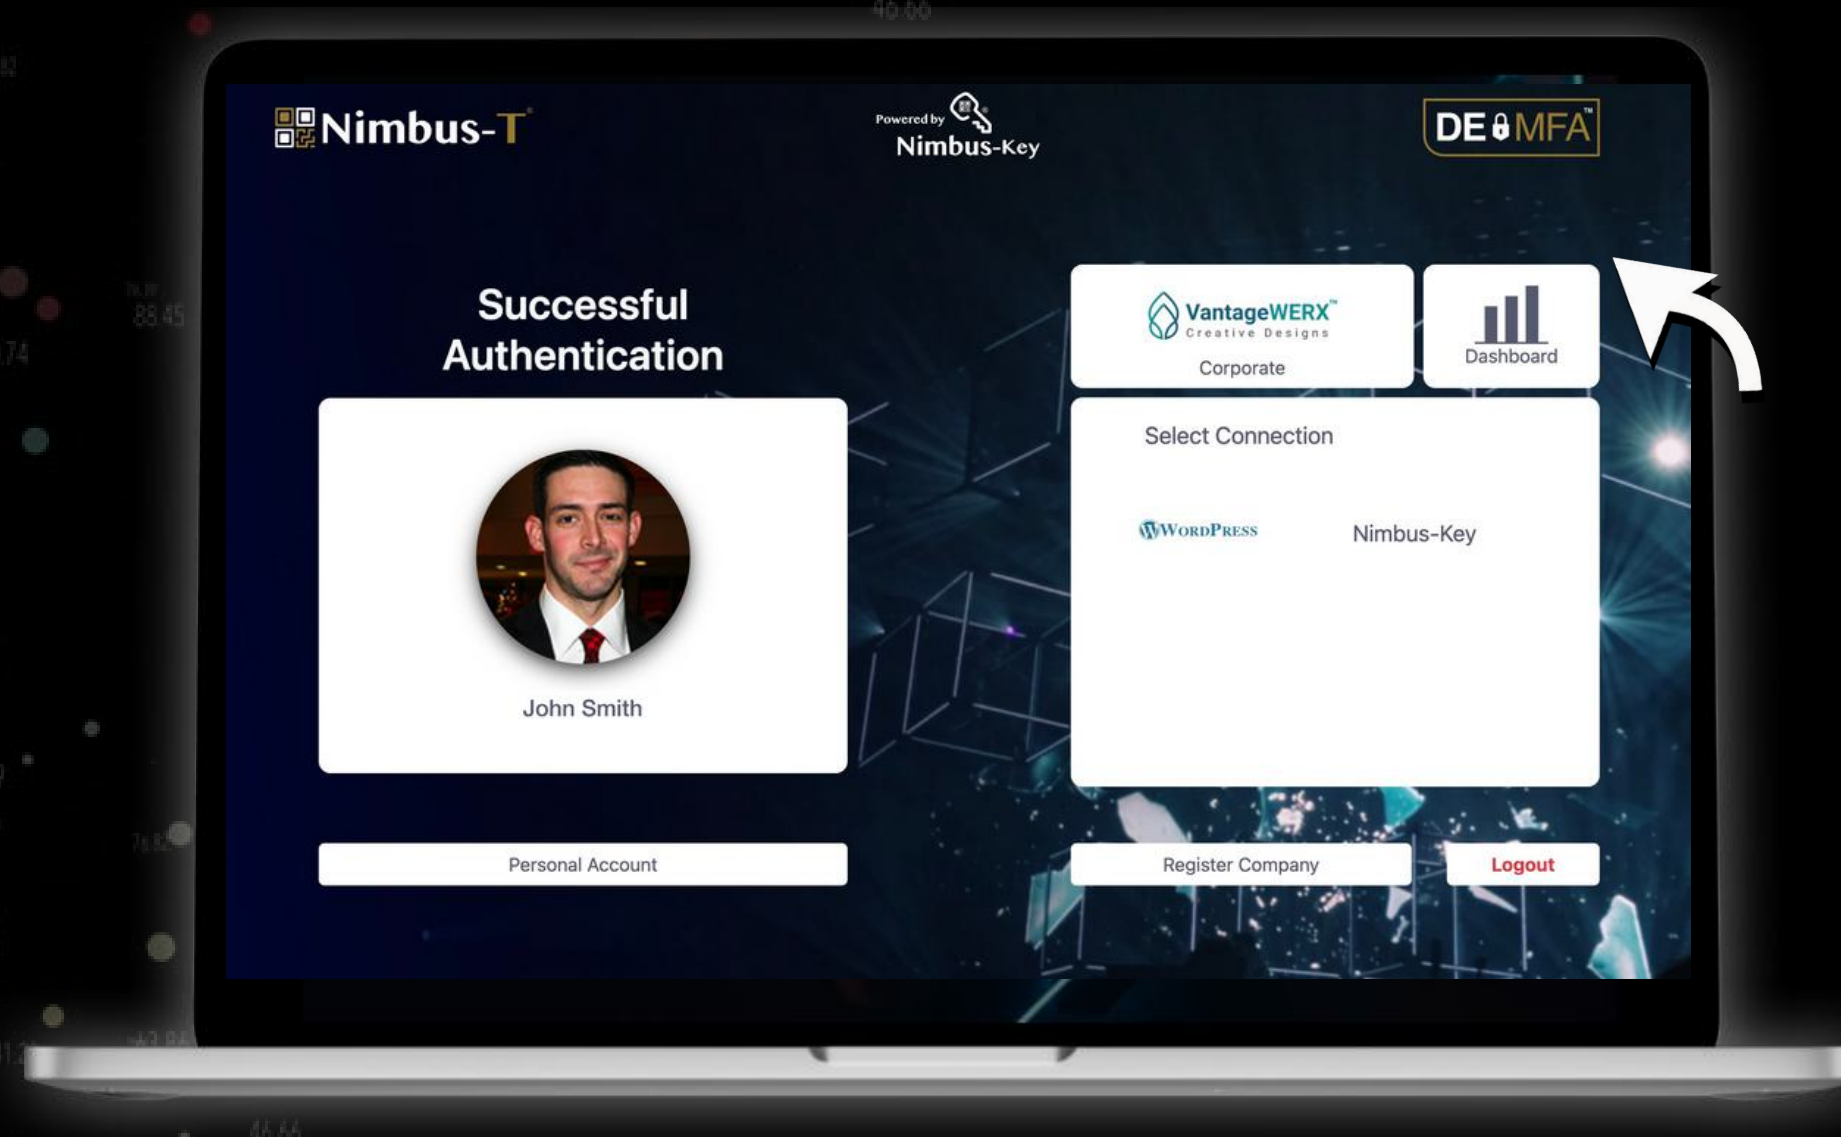

Now the button of the company you registered appears in My Nimbus Keys

Click the refresh icon in the upper right corner

Now the button of the company you registered appears in My Nimbus Keys

Congratulations!

Your New Company
Nimbus-Key ID
login credentials.

Your employees will love it!

Login to your company account
<https://dashboard.nimbus-id.com>

Scan your dynamic Company Nimbus-Key ID
QRcode and enter your dynamic PIN code

Login to your company account
<https://dashboard.nimbus-id.com>

Scan your dynamic Company Nimbus-Key ID
QRcode and enter your dynamic PIN code

Account Created Next Back-end SAML2 Connection

1. Review your personal Information.
2. Corporate Dashboard.
3. Watch the SAML2 Enterprise Connection video.