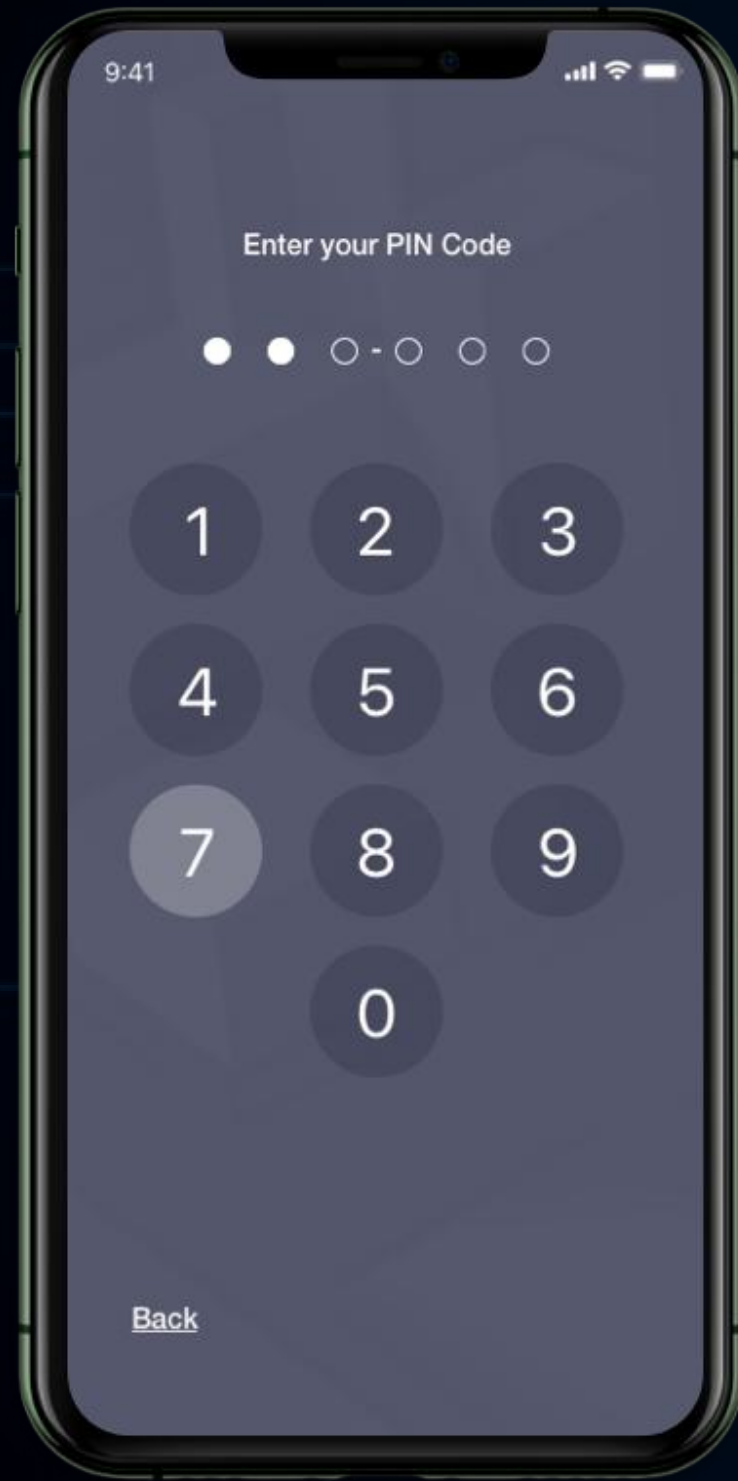

Powered by  **Nimbus-Key**

Corporate Registration Instructions

No passwords,
more secure.

5 Admins **FREE**
for 30 Days!

Welcome to setting up your Nimbus-Key ID Corporate Dashboard

Click Login Button

Login to mobile app:

1. Face ID Biometric
2. AI Comparison with registration images.

Login to mobile app:

1. Face ID Biometric
2. AI Comparison with registration images.

Enter Master PIN and Login

Select
My Nimbus Keys button.

Touch the Nimbus-Key Logo

Your Nimbus-Key ID
login credentials.

Dynamic PIN &
Encrypted QRcode

Login to your Nimbus Account
<https://dashboard.nimbus-id.com>

Scan your dynamic Nimbus-Key ID QRcode
and enter your dynamic PIN code