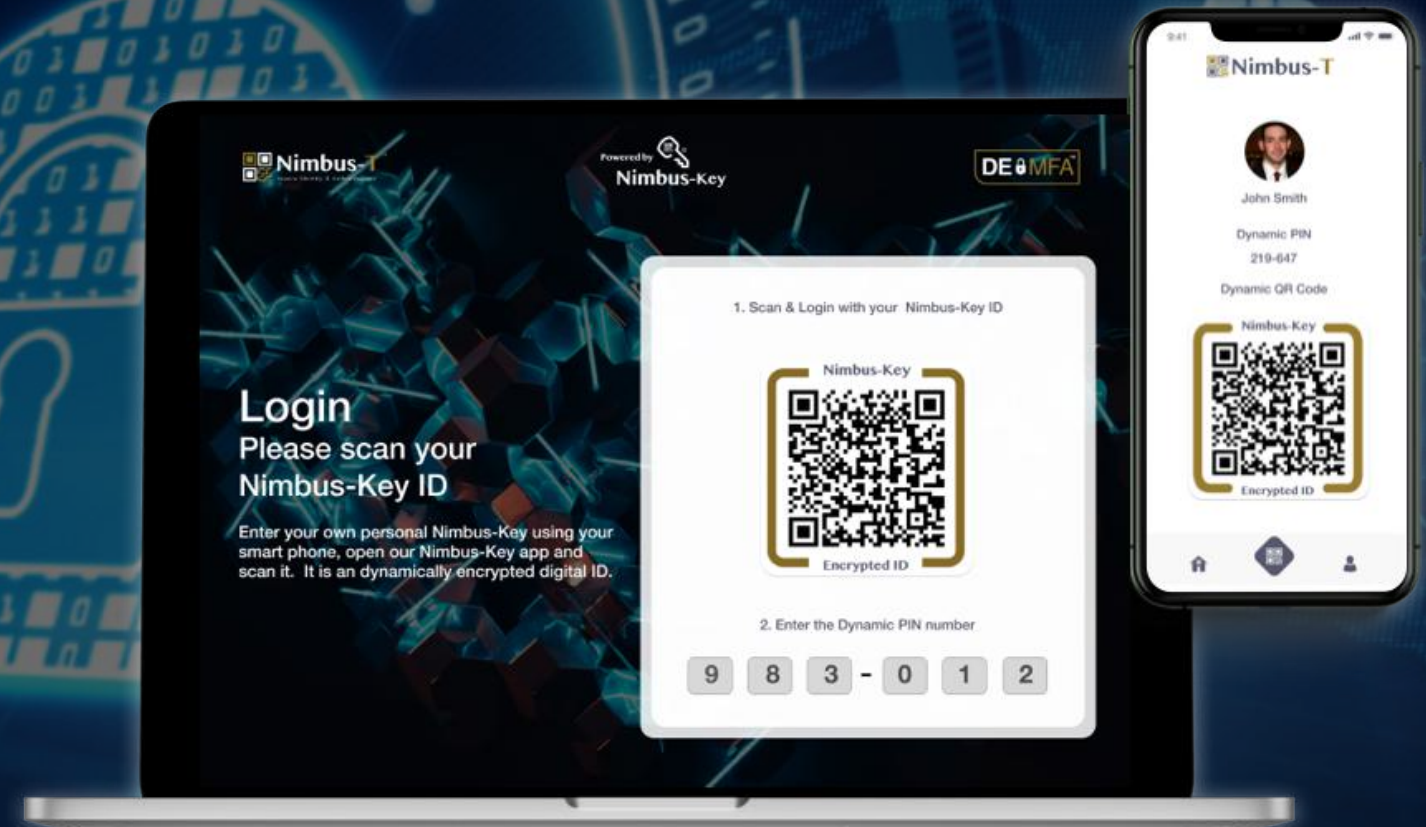

Powered by  **Nimbus-Key**

Corporate Registration Instructions

No passwords,
more secure.

5 Admins **FREE**
for 30 Days!

Welcome to setting up your Nimbus-Key ID Corporate Dashboard

Click Login Button

Login to mobile app:

1. Face ID Biometric
2. AI Comparison with registration images.

Login to mobile app:

1. Face ID Biometric
2. AI Comparison with registration images.

Enter Master PIN and Login

Select
My Nimbus Keys button.

Touch the Nimbus-Key Logo

Your Nimbus-Key ID
login credentials.

Dynamic PIN &
Encrypted QRcode

Login to your Nimbus Account
<https://dashboard.nimbus-id.com>

Scan your dynamic Nimbus-Key ID QRcode
and enter your dynamic PIN code

Login to your Nimbus Account
<https://dashboard.nimbus-id.com>

Scan your dynamic Nimbus-Key ID QRcode
and enter your dynamic PIN code

Select Get Corporate Account

PopUp

Select To Accept

5 Admins FREE
for 30 Days!