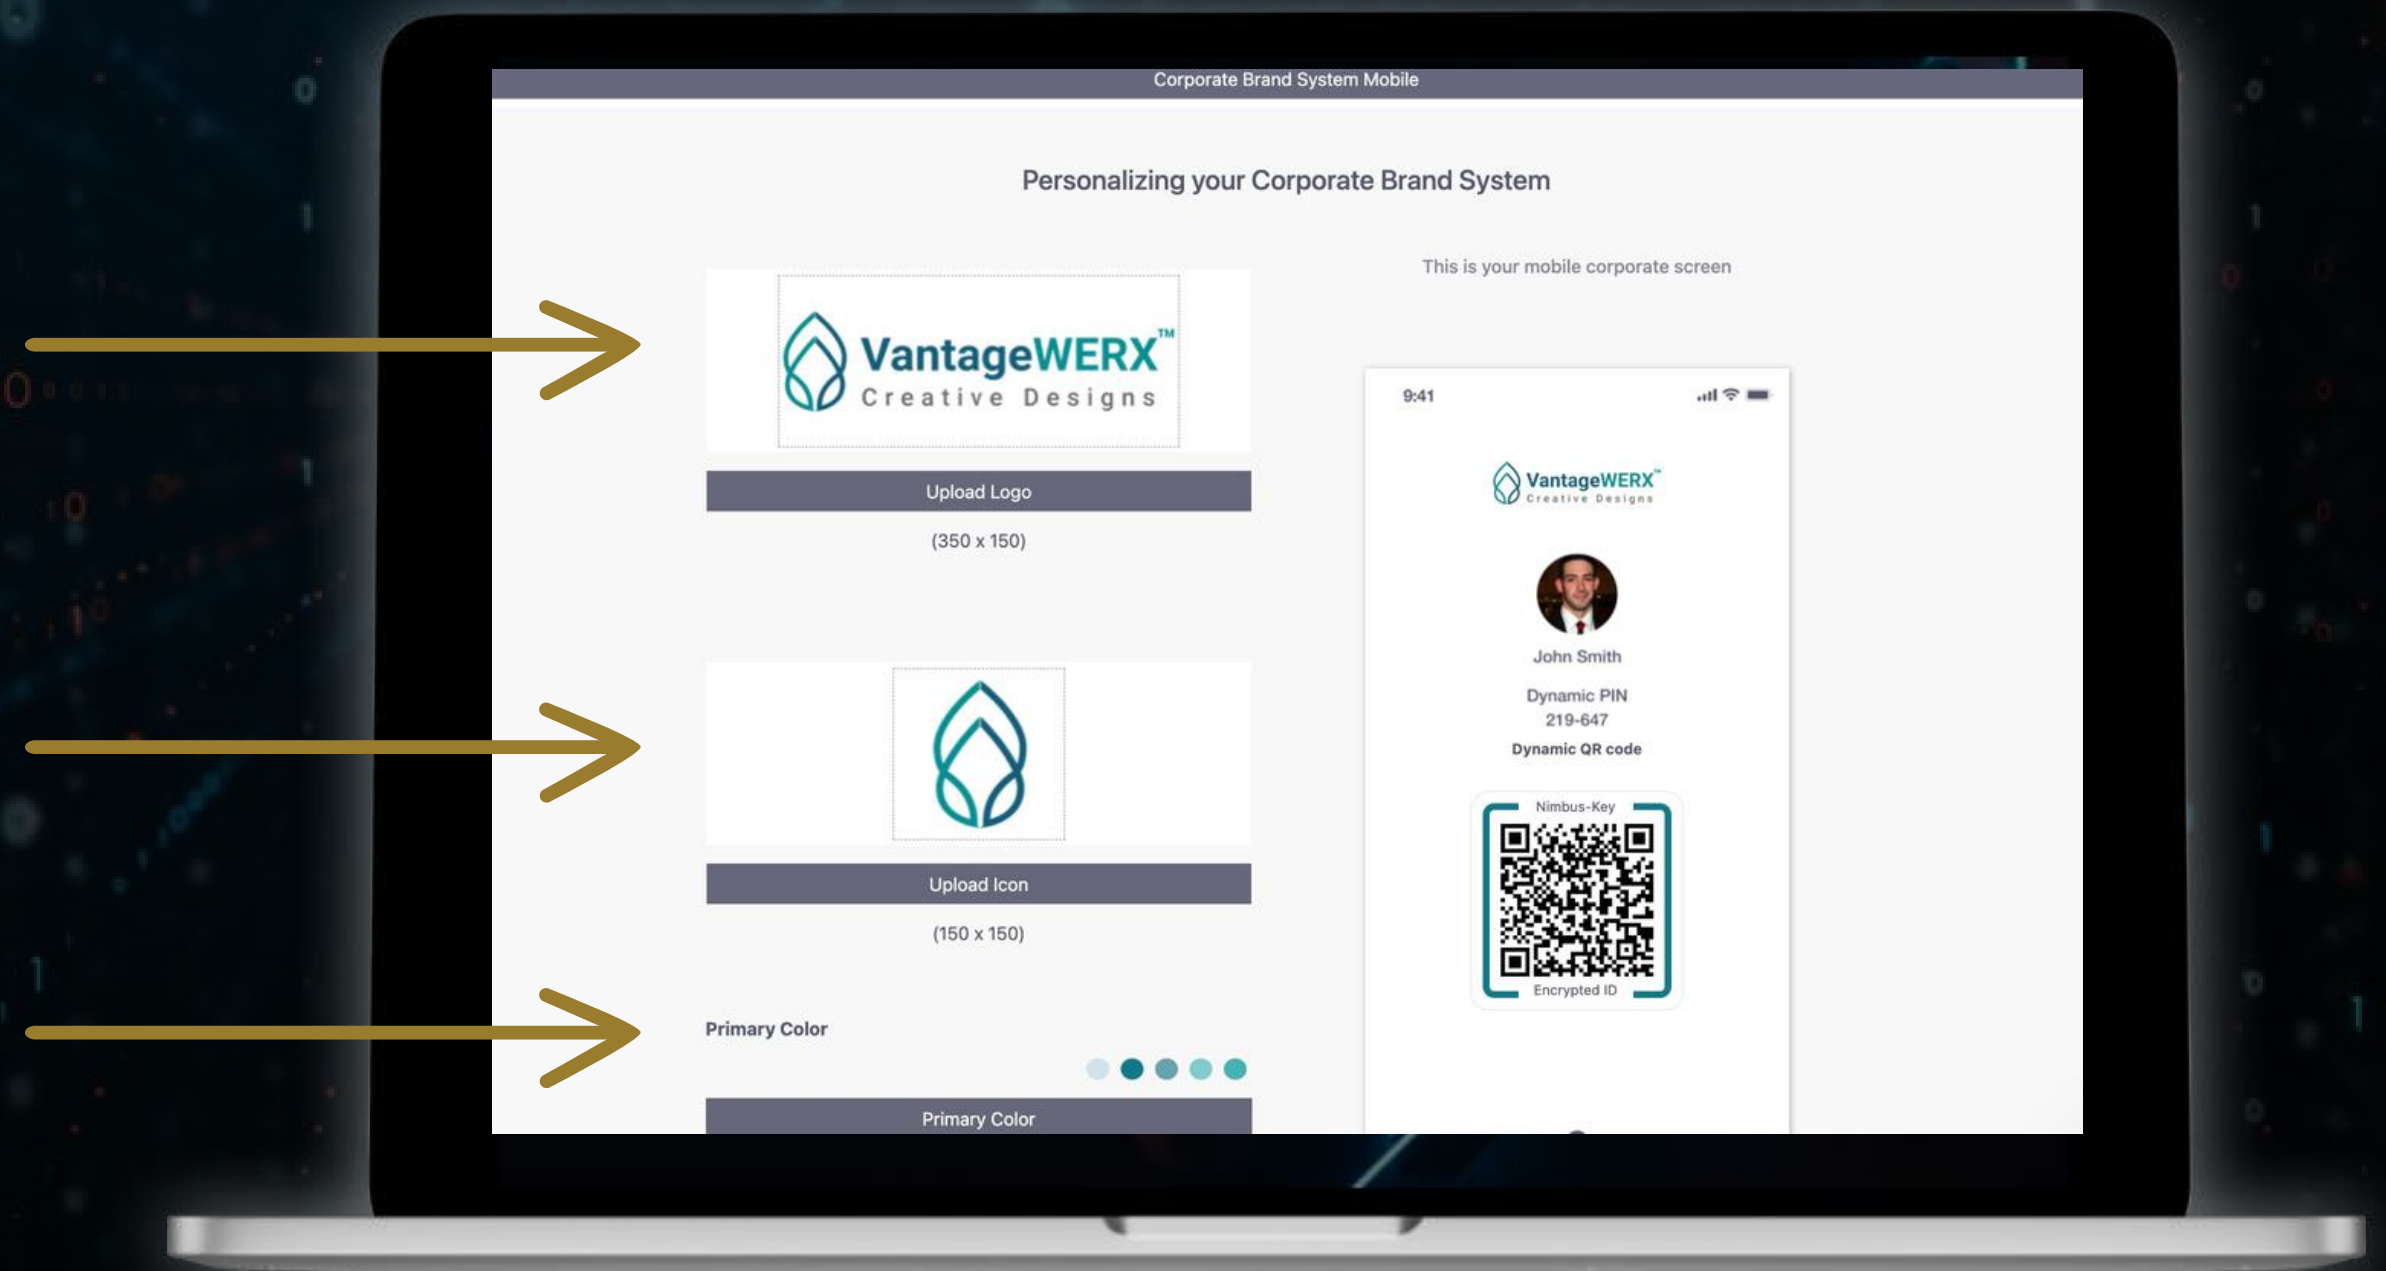

2. Personalizing your corporate Brand

- **Corporate Logo:**
  Format: Image.jpg
  Size: 350 x 150 pixels
- **Corporate Icon:**
  Format: Image.jpg
  Size: 150 x 150 pixels
- **Select Primary Color**