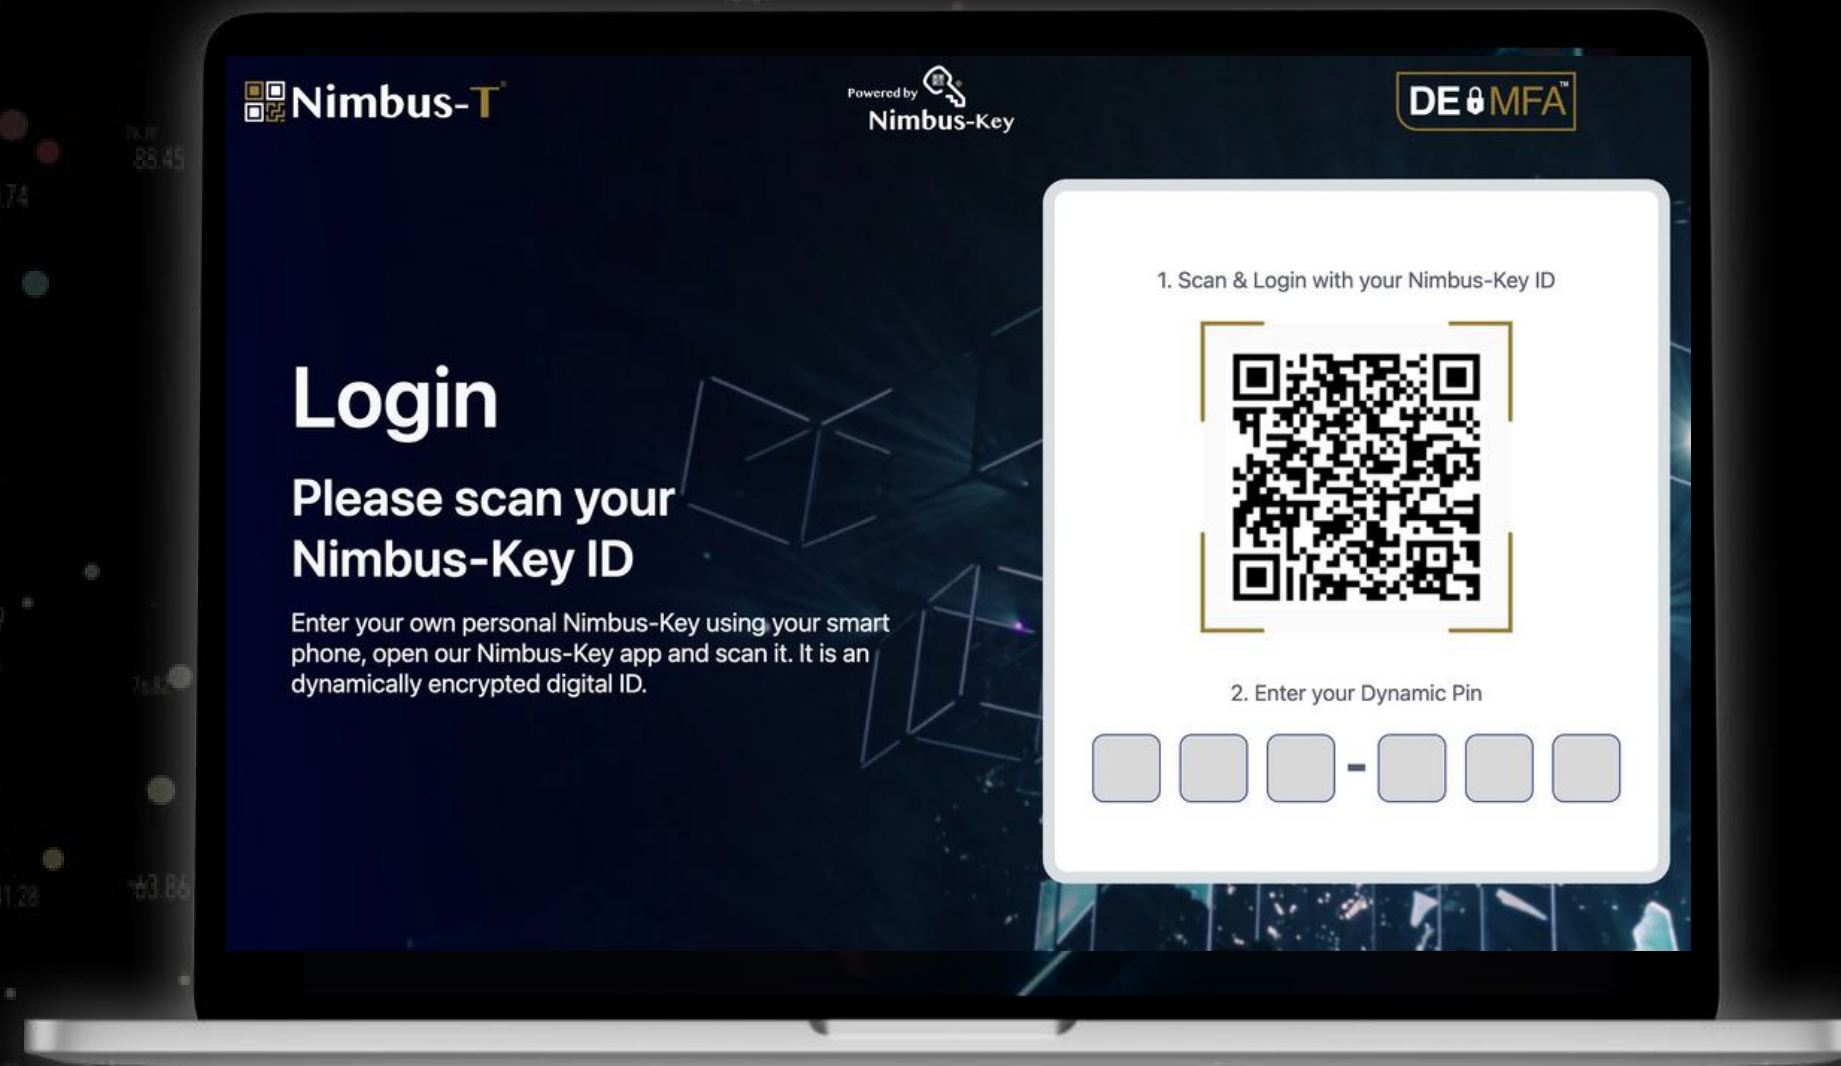

Now the button of the company you registered appears in My Nimbus Keys

Click the refresh icon in the upper right corner

Now the button of the company you registered appears in My Nimbus Keys

Congratulations!

Your New Company
Nimbus-Key ID
login credentials.

Your employees will love it!

Login to your company account
<https://dashboard.nimbus-id.com>

Scan your dynamic Company Nimbus-Key ID
QRcode and enter your dynamic PIN code