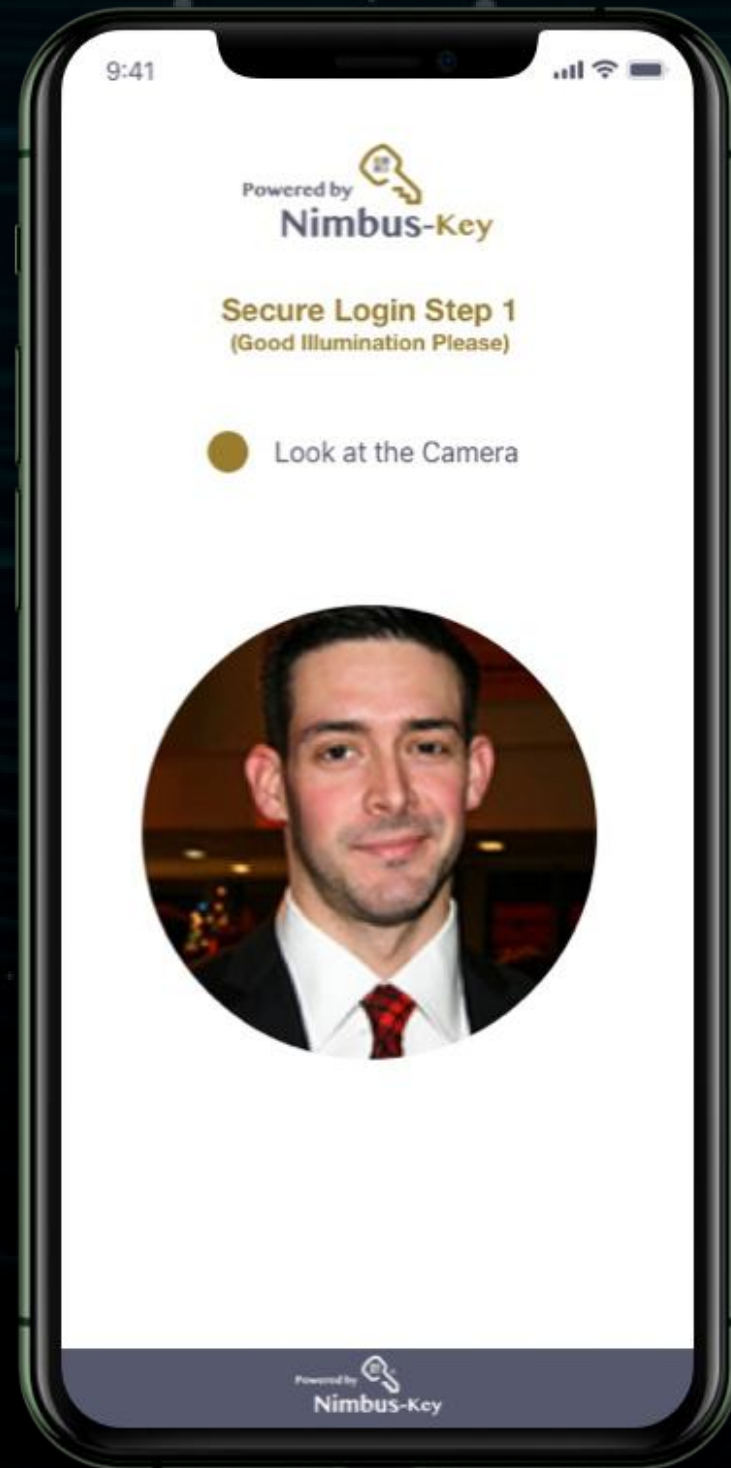

Powered by  **Nimbus-Key**

Corporate Registration Instructions

No passwords,
more secure.

5 Admins **FREE**
for 30 Days!

Welcome to setting up your Nimbus-Key ID Corporate Dashboard

Click Login Button

Login to mobile app:

1. Face ID Biometric
2. AI Comparison with registration images.

Login to mobile app:

1. Face ID Biometric
2. AI Comparison with registration images.

Enter Master PIN and Login

Select
My Nimbus Keys button.

Touch the Nimbus-Key Logo

Your Nimbus-Key ID
login credentials.

Dynamic PIN &
Encrypted QRcode

Login to your Nimbus Account
<https://dashboard.nimbus-id.com>

Scan your dynamic Nimbus-Key ID QRcode
and enter your dynamic PIN code

Login to your Nimbus Account
<https://dashboard.nimbus-id.com>

Scan your dynamic Nimbus-Key ID QRcode
and enter your dynamic PIN code

Select Get Corporate Account

PopUp

Select To Accept

5 Admins FREE
for 30 Days!