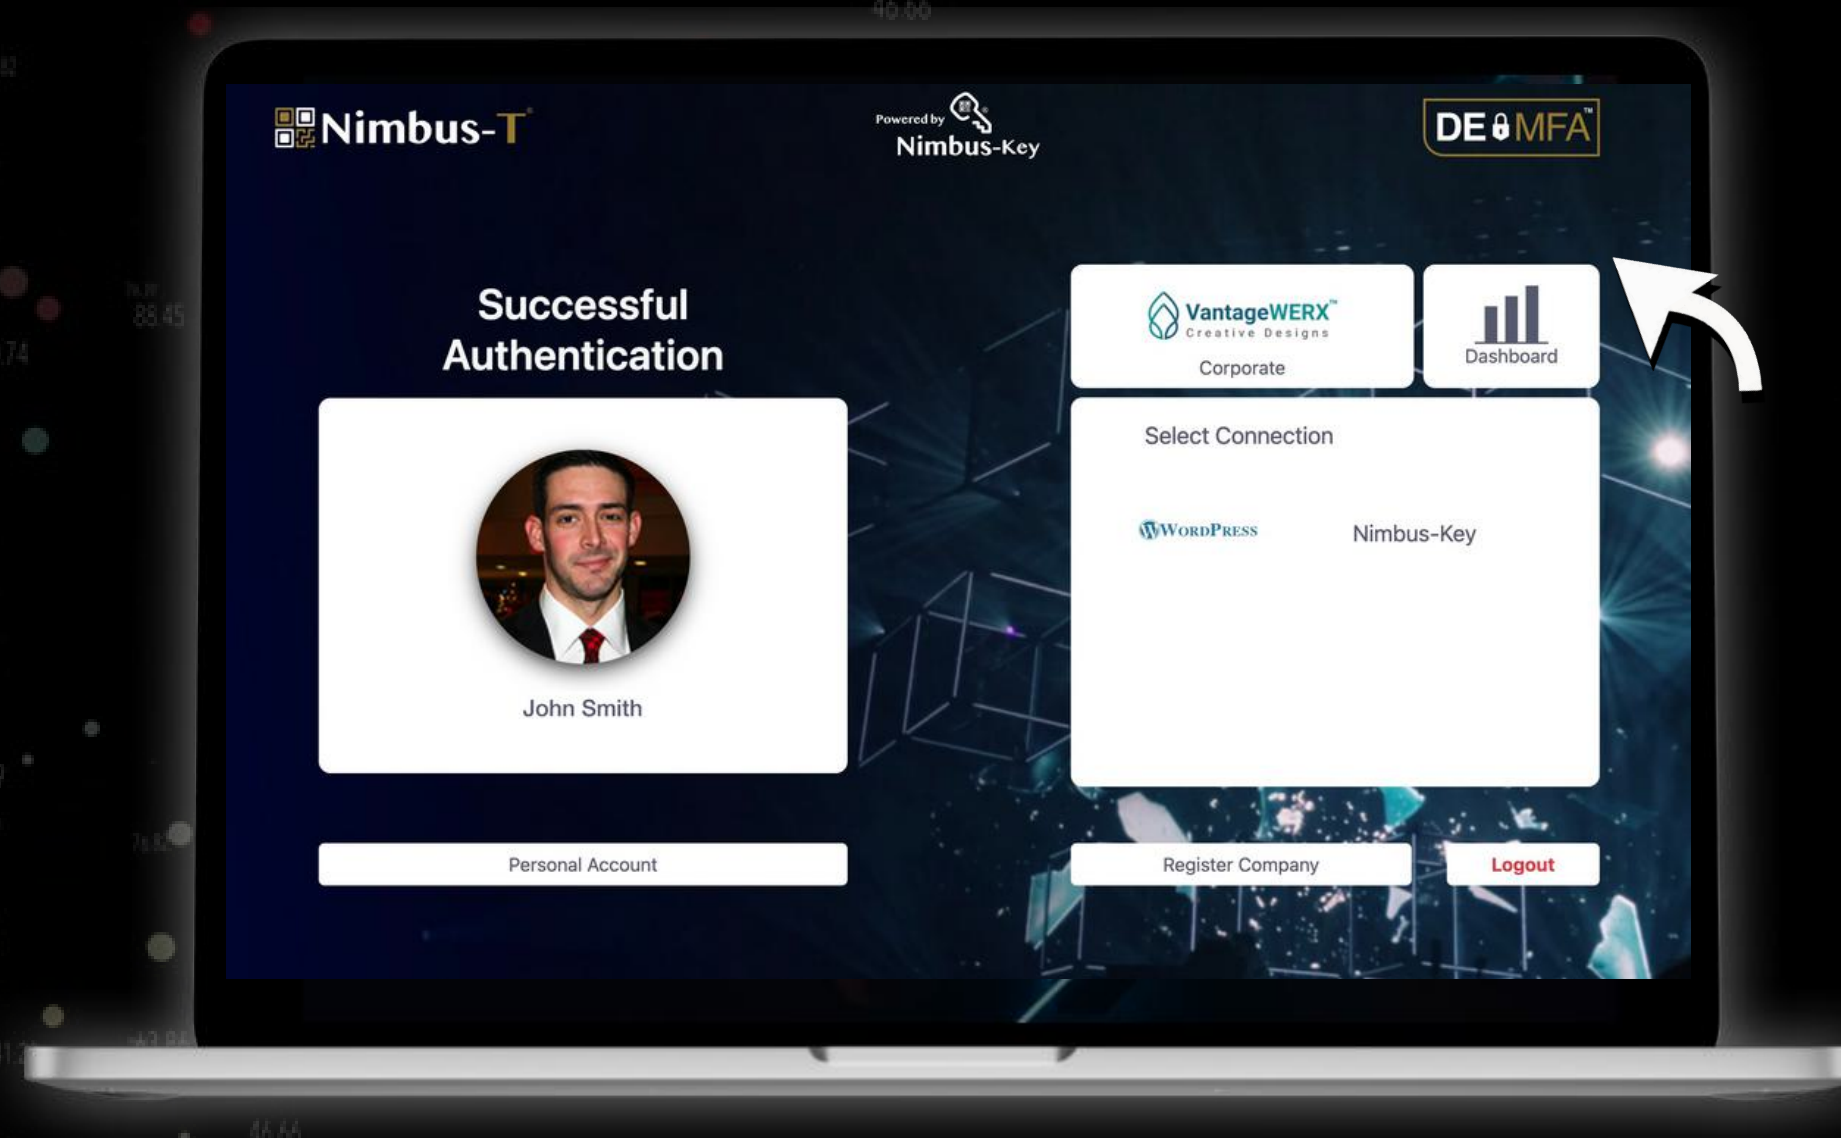

Account Created Next Back-end SAML2 Connection

1. Review your personal Information.
2. Corporate Dashboard.
3. Watch the SAML2 Enterprise Connection video.