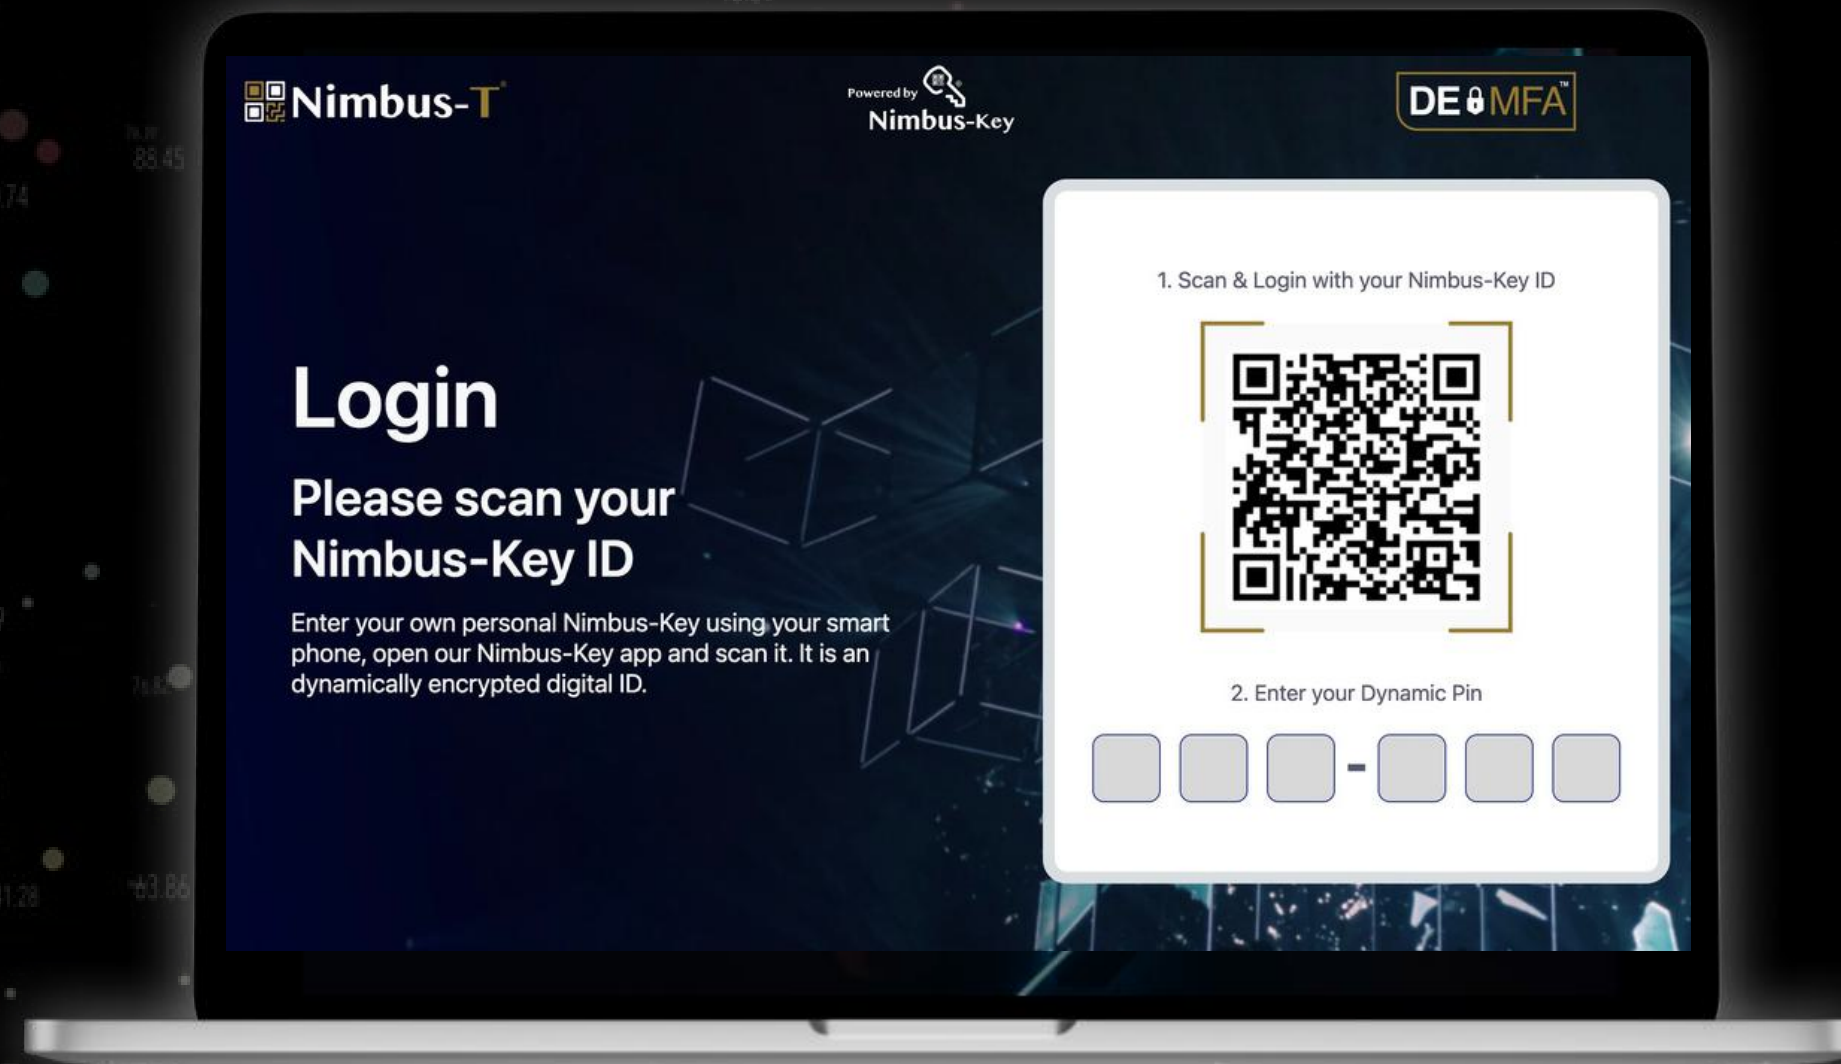

Powered by  **Nimbus-Key**

Corporate Registration Instructions

No passwords,
more secure.

5 Admins **FREE**
for 30 Days!

Welcome to setting up your Nimbus-Key ID Corporate Dashboard

Click Login Button

Login to mobile app:

1. Face ID Biometric
2. AI Comparison with registration images.

Login to mobile app:

1. Face ID Biometric
2. AI Comparison with registration images.

Enter Master PIN and Login

Select
My Nimbus Keys button.

Touch the Nimbus-Key Logo

Your Nimbus-Key ID
login credentials.

Dynamic PIN &
Encrypted QRcode

Login to your Nimbus Account
<https://dashboard.nimbus-id.com>

Scan your dynamic Nimbus-Key ID QRcode
and enter your dynamic PIN code

Login to your Nimbus Account
<https://dashboard.nimbus-id.com>

Scan your dynamic Nimbus-Key ID QRcode
and enter your dynamic PIN code

Select Get Corporate Account

PopUp

Select To Accept

5 Admins FREE
for 30 Days!