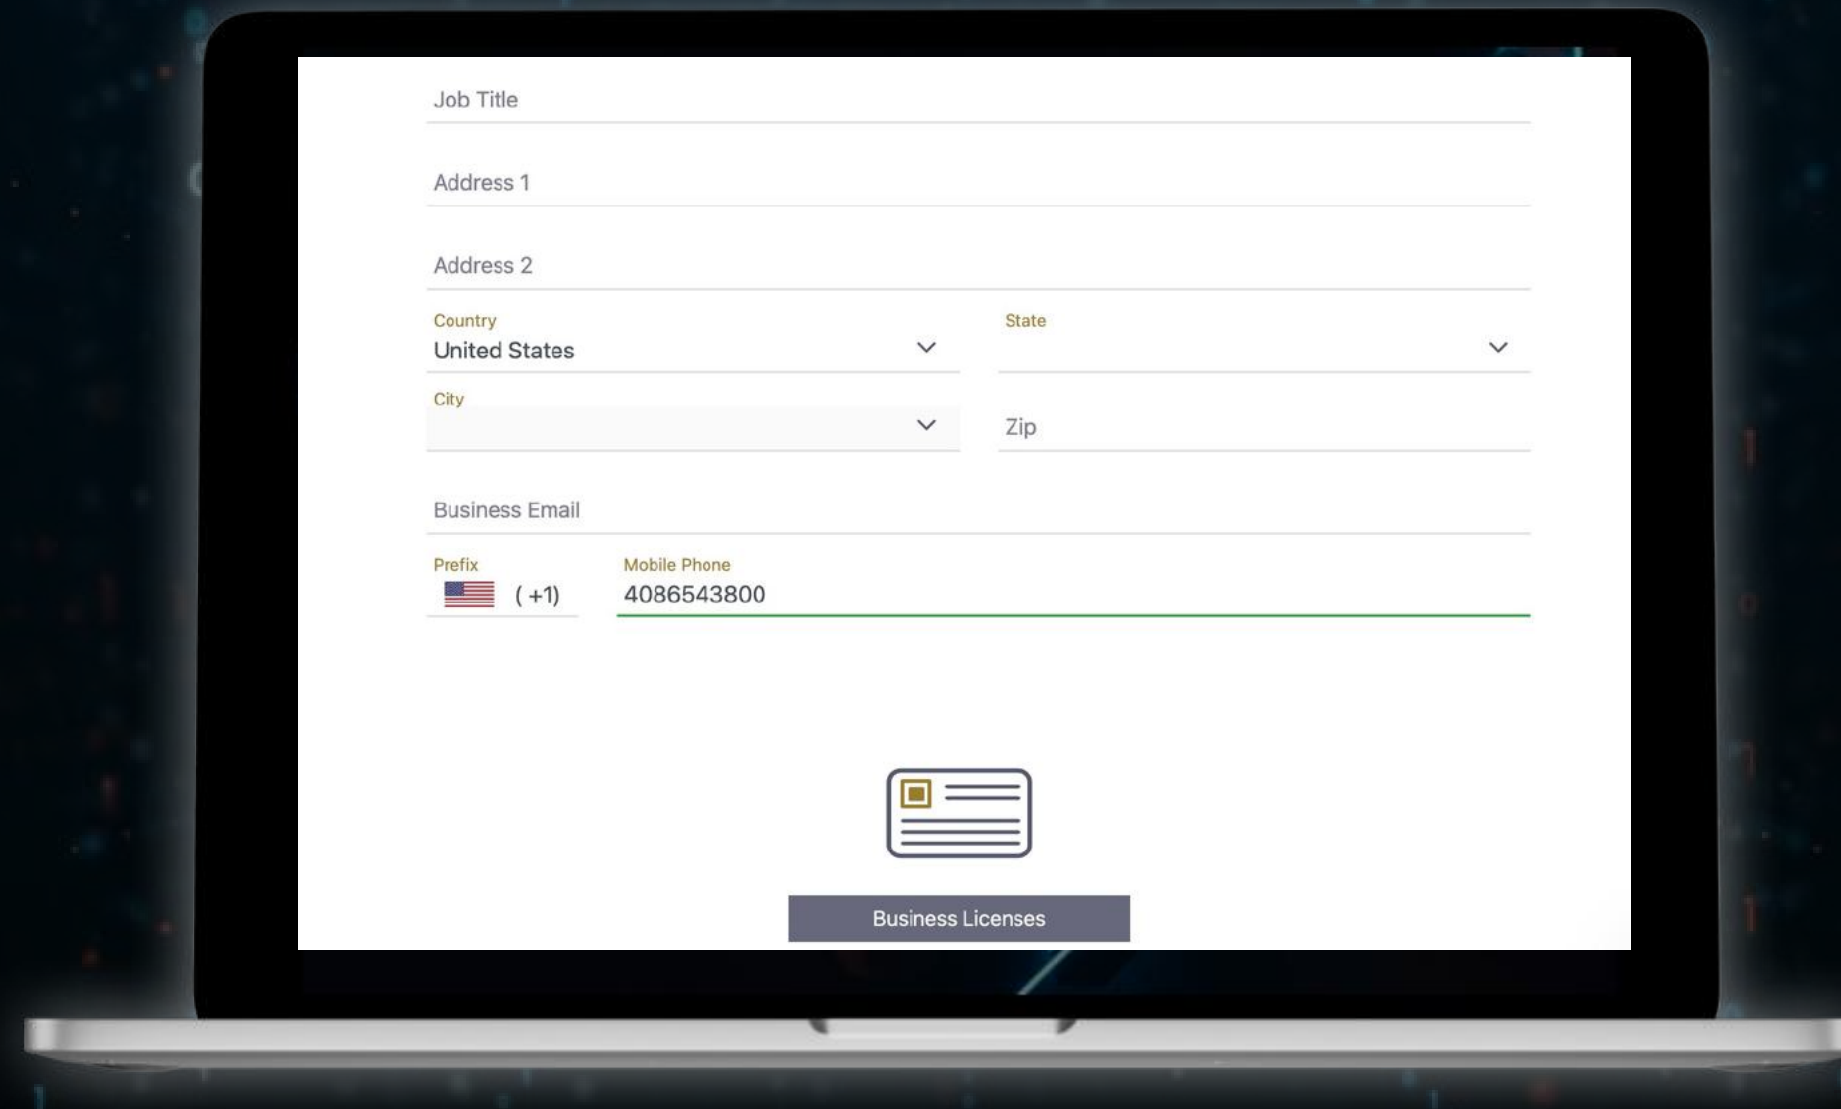

Login to your Nimbus Account
<https://dashboard.nimbus-id.com>

Scan your dynamic Nimbus-Key ID QRcode
and enter your dynamic PIN code

Select Get Corporate Account

PopUp

Select To Accept

5 Admins FREE
for 30 Days!