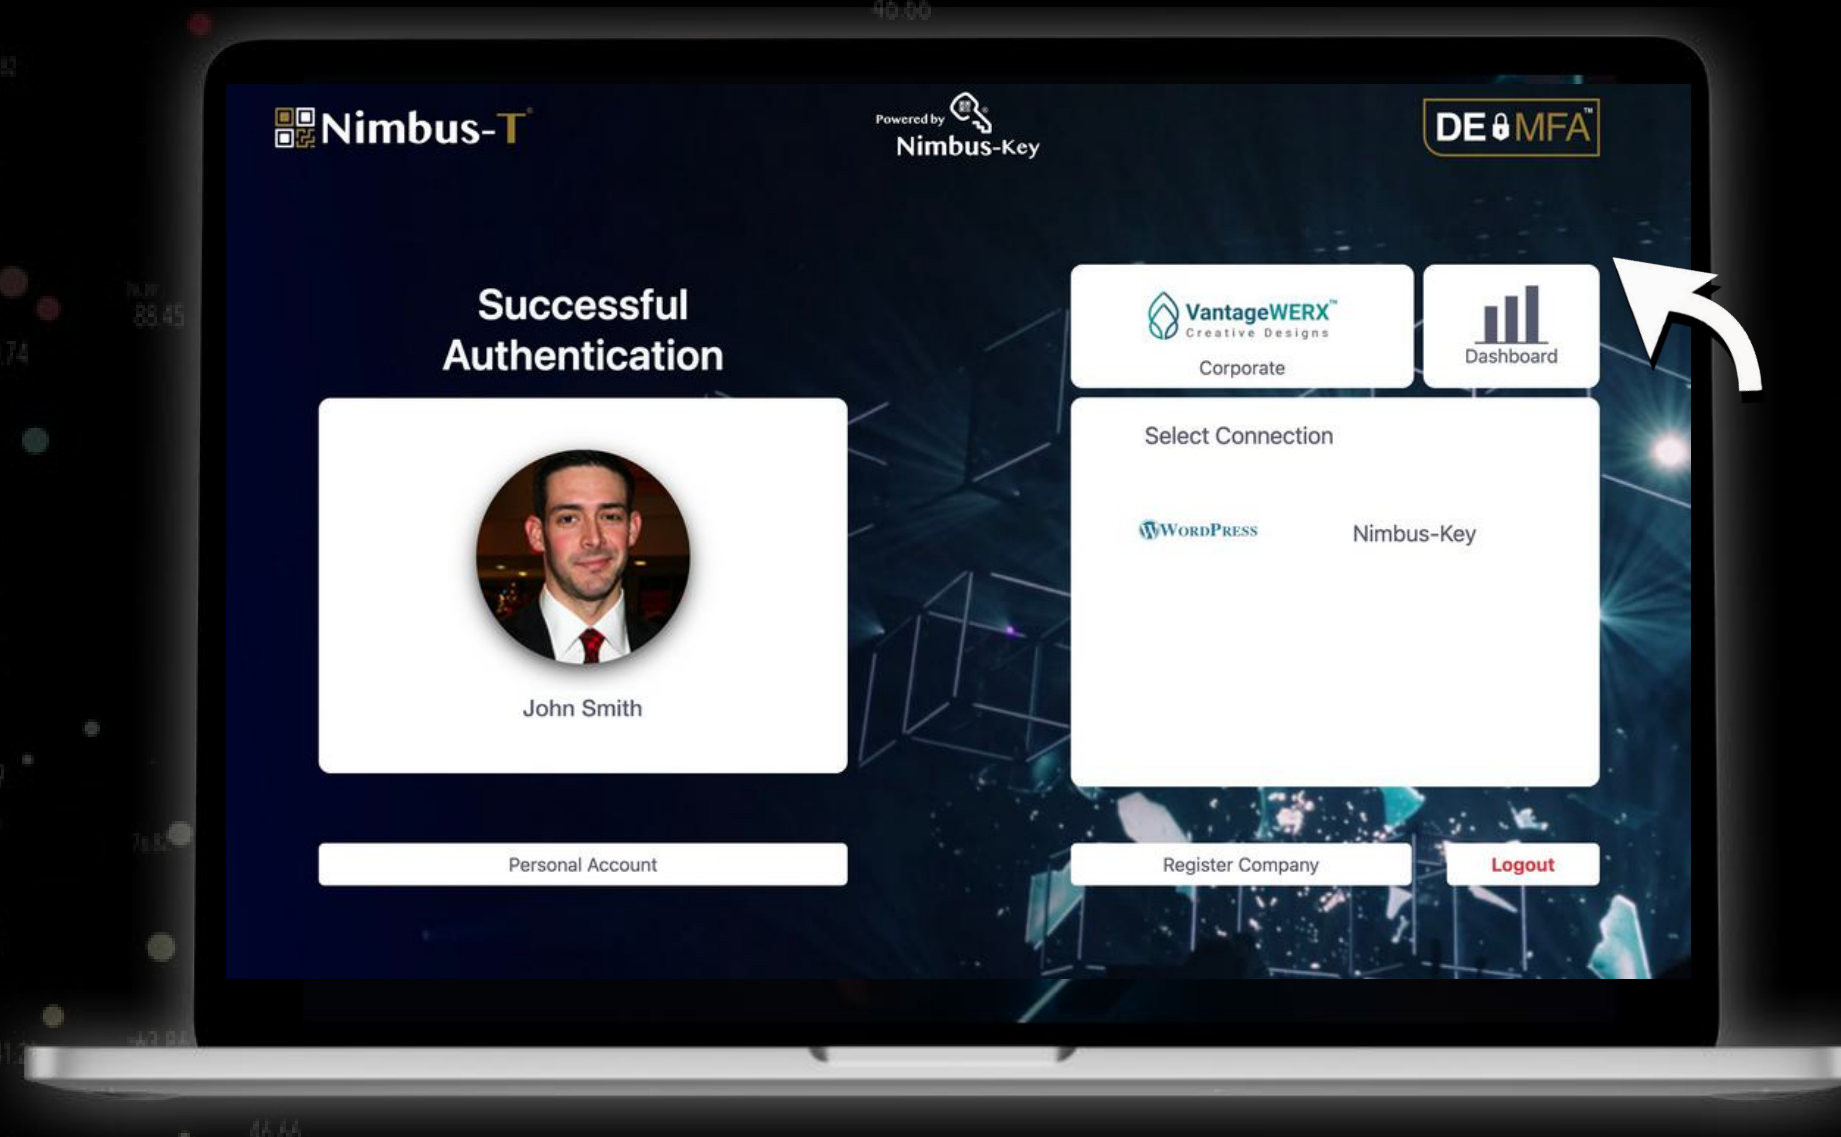

Account Created Next Back-end SAML2 Connection

1. Review your personal Information.
2. Corporate Dashboard.
3. Watch the SAML2 Enterprise Connection video.