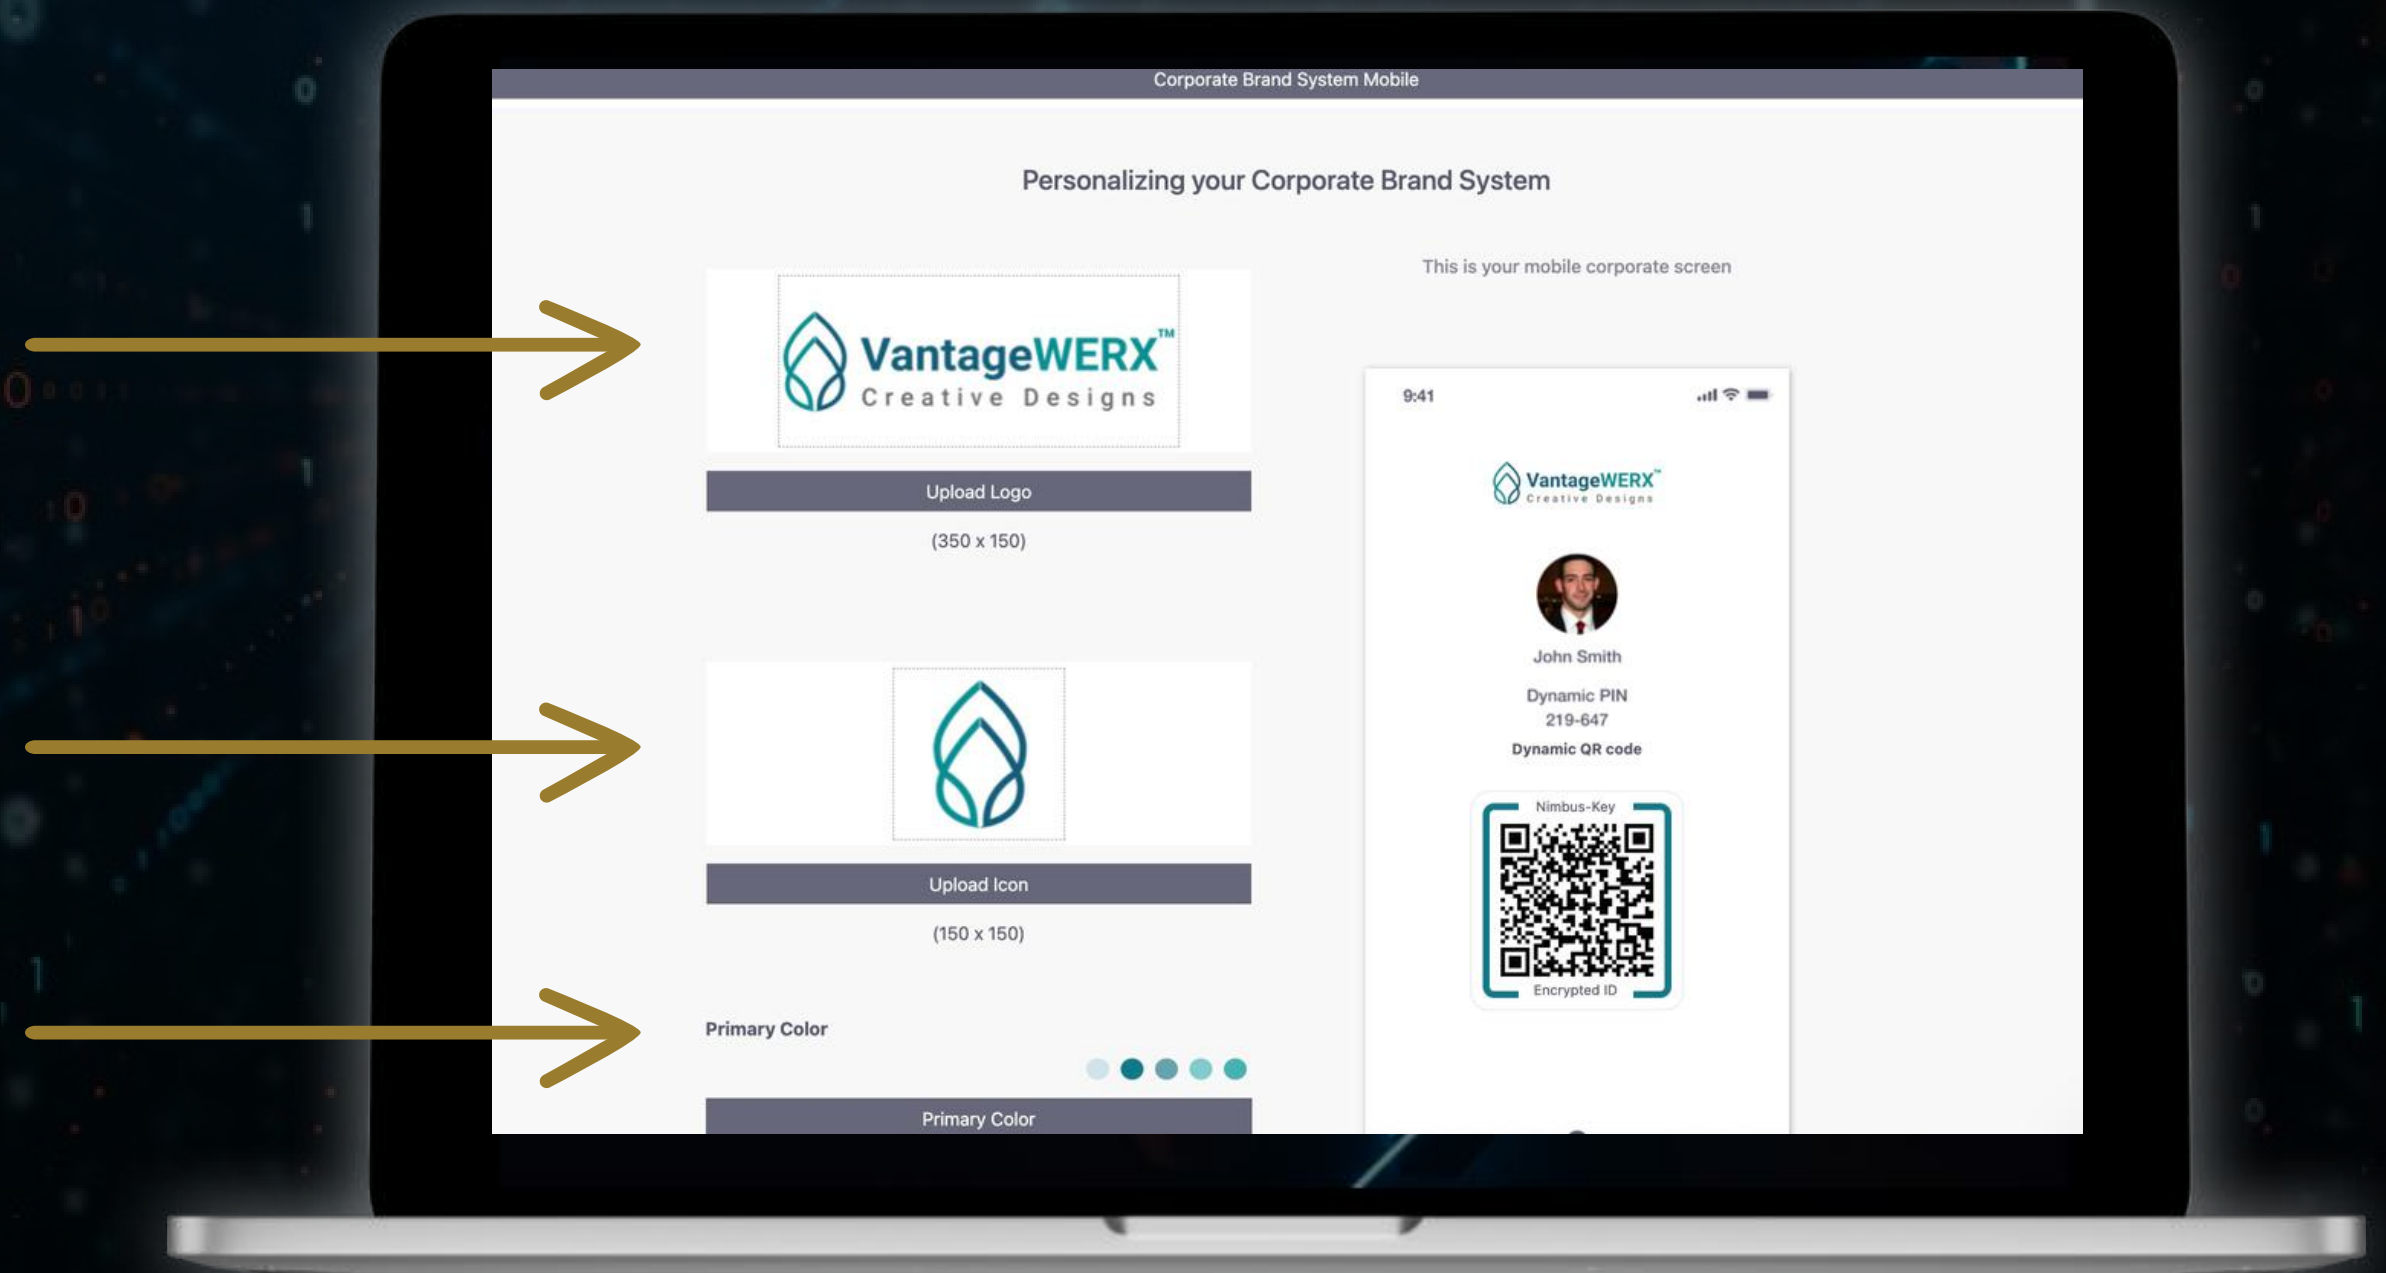

2. Personalizing your corporate Brand

- Corporate Logo:
  Format: Image.jpg
  Size: 350 x 150 pixels
- Corporate Icon:
  Format: Image.jpg
  Size: 150 x 150 pixels
- Select Primary Color