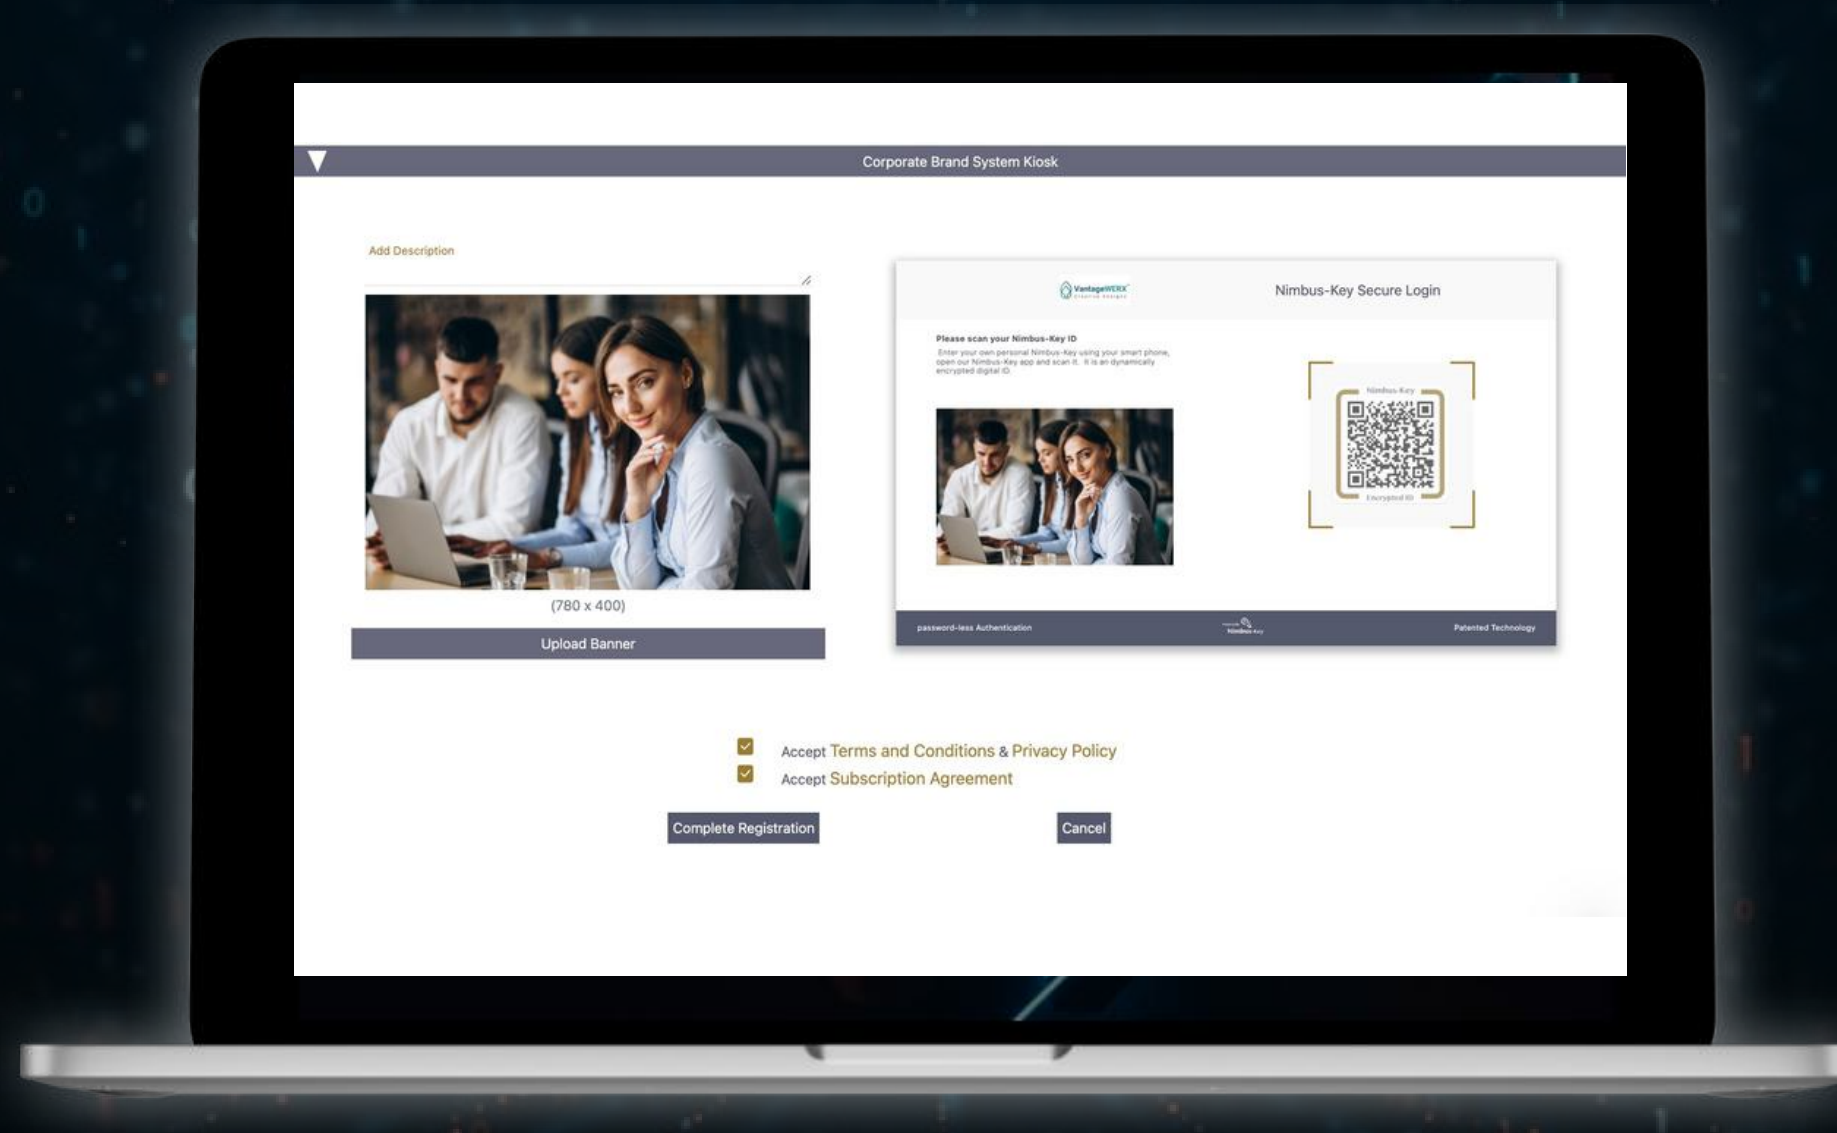

3. Accept:

Terms and Conditions & Privacy Policy

Subscription Agreement

Complete Registration