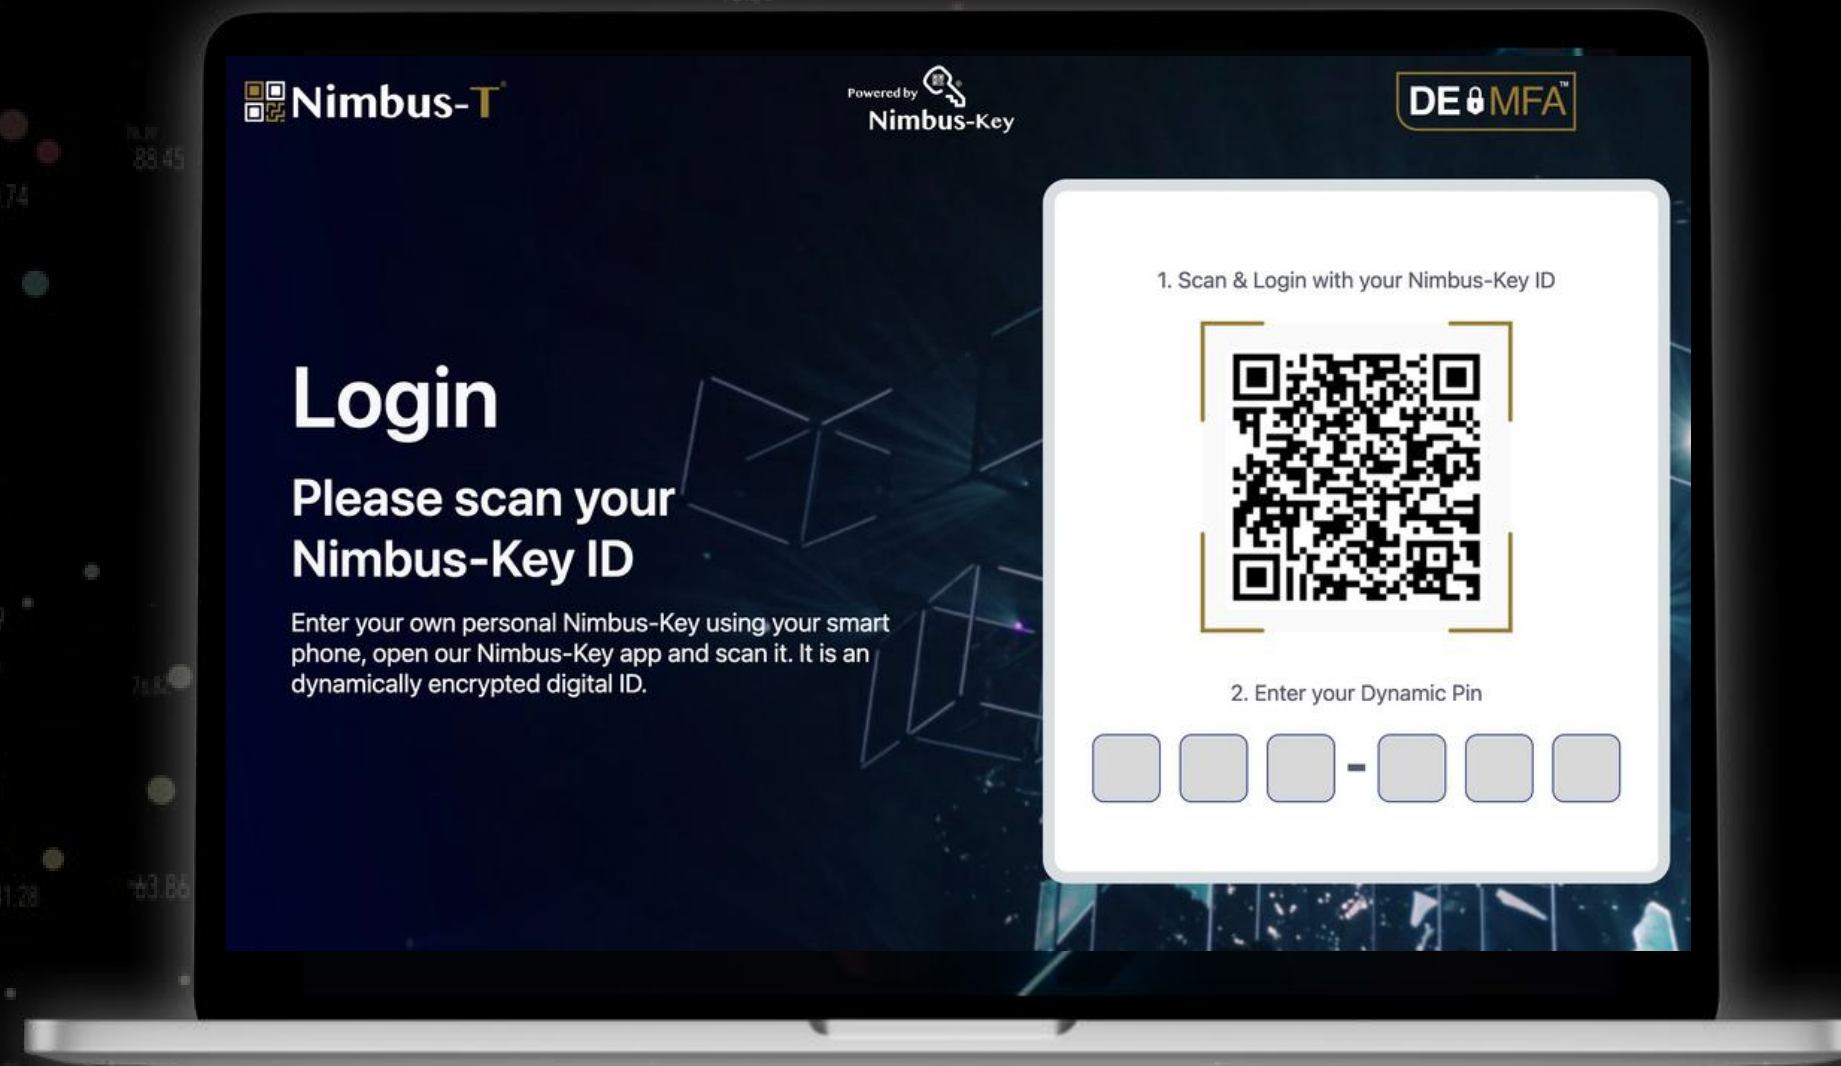

Now the button of the company you registered appears in My Nimbus Keys

Click the refresh icon in the upper right corner

Now the button of the company you registered appears in My Nimbus Keys

Congratulations!

Your New Company
Nimbus-Key ID
login credentials.

Your employees will love it!

Login to your company account
<https://dashboard.nimbus-id.com>

Scan your dynamic Company Nimbus-Key ID
QRcode and enter your dynamic PIN code

Login to your company account
<https://dashboard.nimbus-id.com>

Scan your dynamic Company Nimbus-Key ID
QRcode and enter your dynamic PIN code

Account Created Next Back-end SAML2 Connection

1. Review your personal Information.
2. Corporate Dashboard.
3. Watch the SAML2 Enterprise Connection video.