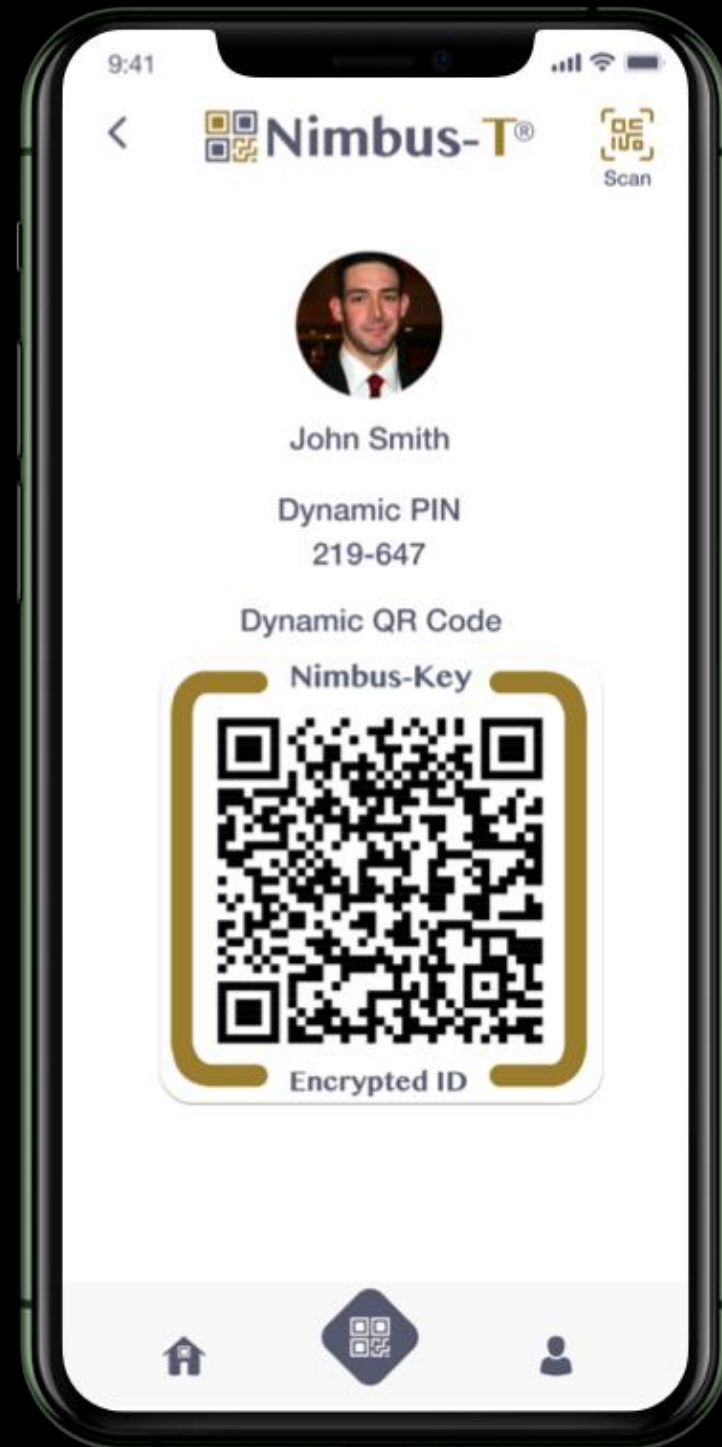

Powered by  **Nimbus-Key**

Corporate Registration Instructions

No passwords,
more secure.

5 Admins **FREE**
for 30 Days!

Welcome to setting up your Nimbus-Key ID Corporate Dashboard

Click Login Button

Login to mobile app:

1. Face ID Biometric
2. AI Comparison with registration images.

Login to mobile app:

1. Face ID Biometric
2. AI Comparison with registration images.

Enter Master PIN and Login

Select
My Nimbus Keys button.

Touch the Nimbus-Key Logo

Your Nimbus-Key ID
login credentials.

Dynamic PIN &
Encrypted QRcode

Login to your Nimbus Account
<https://dashboard.nimbus-id.com>

Scan your dynamic Nimbus-Key ID QRcode
and enter your dynamic PIN code

Login to your Nimbus Account
<https://dashboard.nimbus-id.com>

Scan your dynamic Nimbus-Key ID QRcode
and enter your dynamic PIN code

Select Get Corporate Account

PopUp

Select To Accept

5 Admins FREE
for 30 Days!