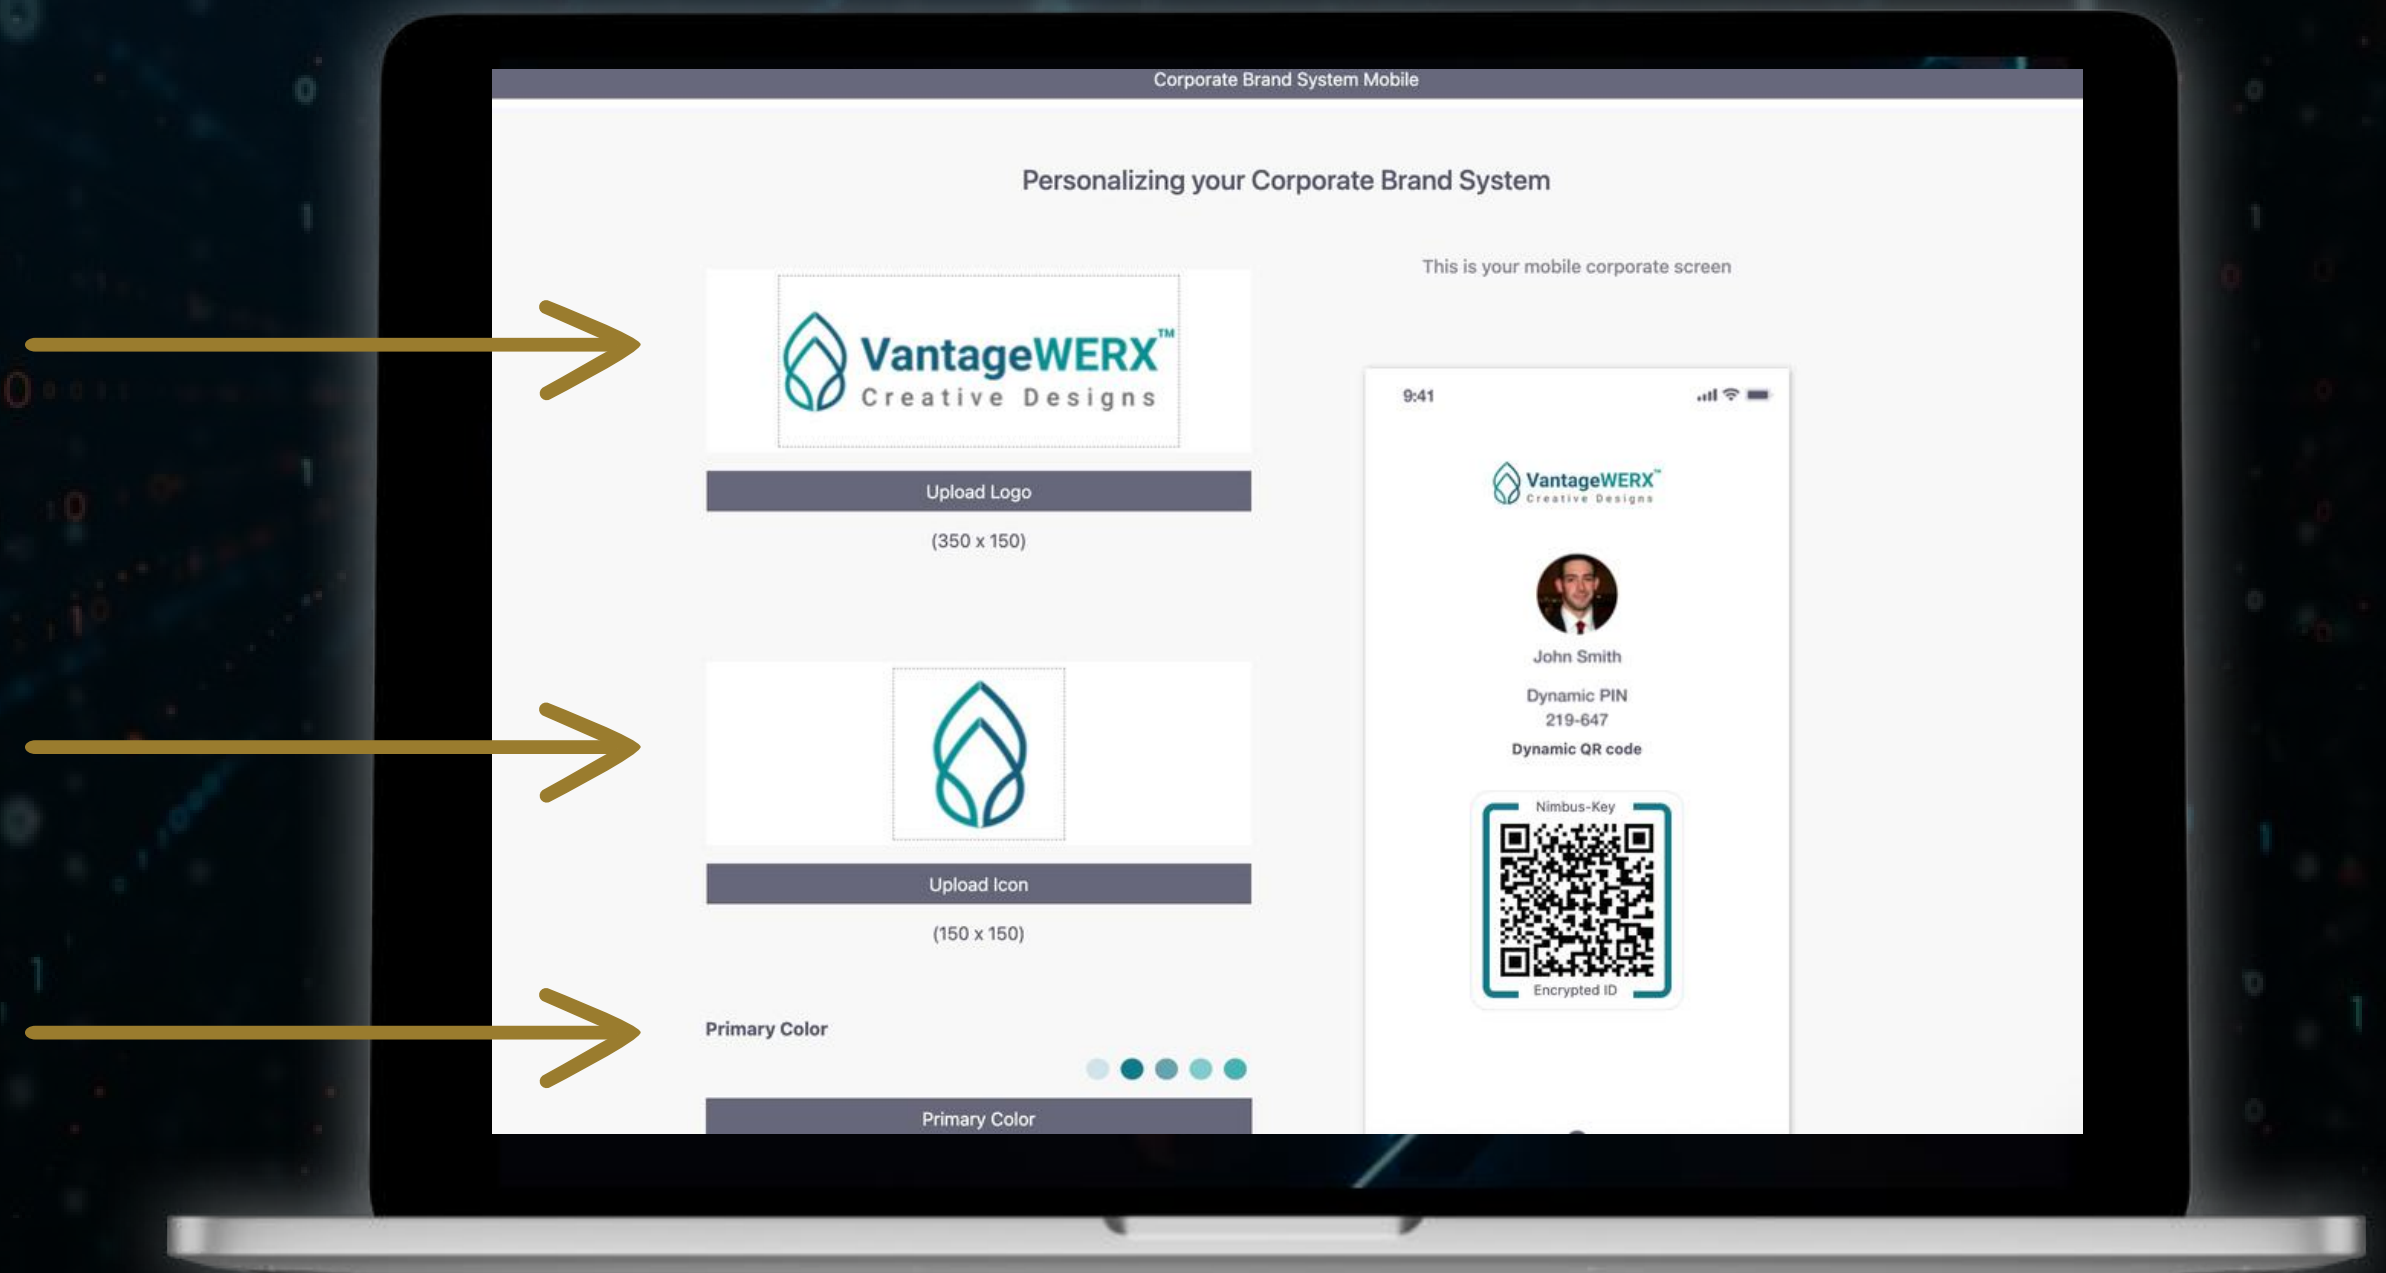

2. Personalizing your corporate Brand

- **Corporate Logo:**
  Format: Image.jpg
  Size: 350 x 150 pixels
- **Corporate Icon:**
  Format: Image.jpg
  Size: 150 x 150 pixels
- **Select Primary Color**