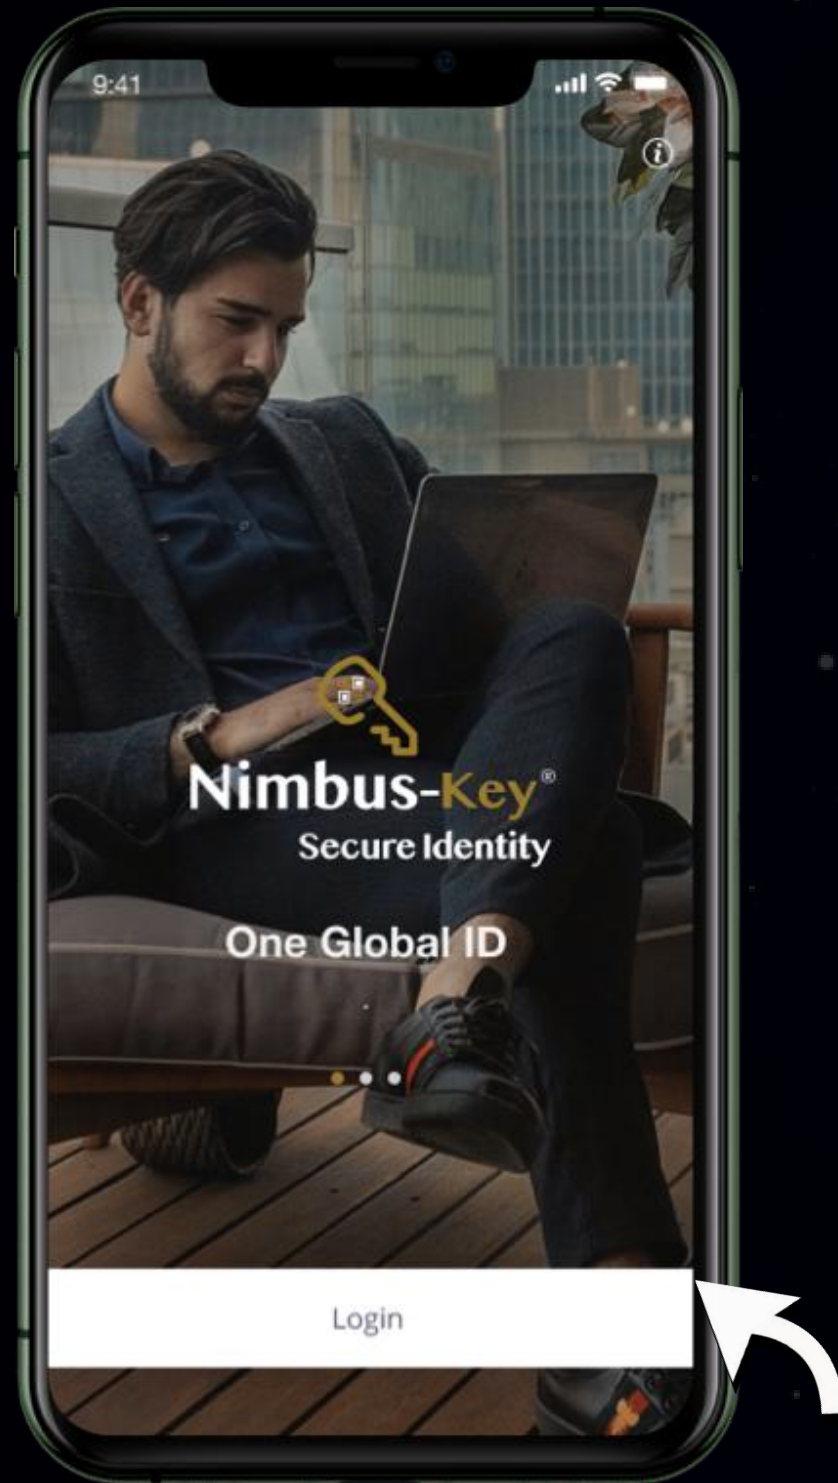

Powered by  **Nimbus-Key**

Corporate Registration Instructions

No passwords,
more secure.

5 Admins **FREE**
for 30 Days!

Welcome to setting up your Nimbus-Key ID Corporate Dashboard

Click Login Button

Login to mobile app:

1. Face ID Biometric
2. AI Comparison with registration images.

Login to mobile app:

1. Face ID Biometric
2. AI Comparison with registration images.

Enter Master PIN and Login

Select
My Nimbus Keys button.

Touch the Nimbus-Key Logo

Your Nimbus-Key ID
login credentials.

Dynamic PIN &
Encrypted QRcode

Login to your Nimbus Account
<https://dashboard.nimbus-id.com>

Scan your dynamic Nimbus-Key ID QRcode
and enter your dynamic PIN code