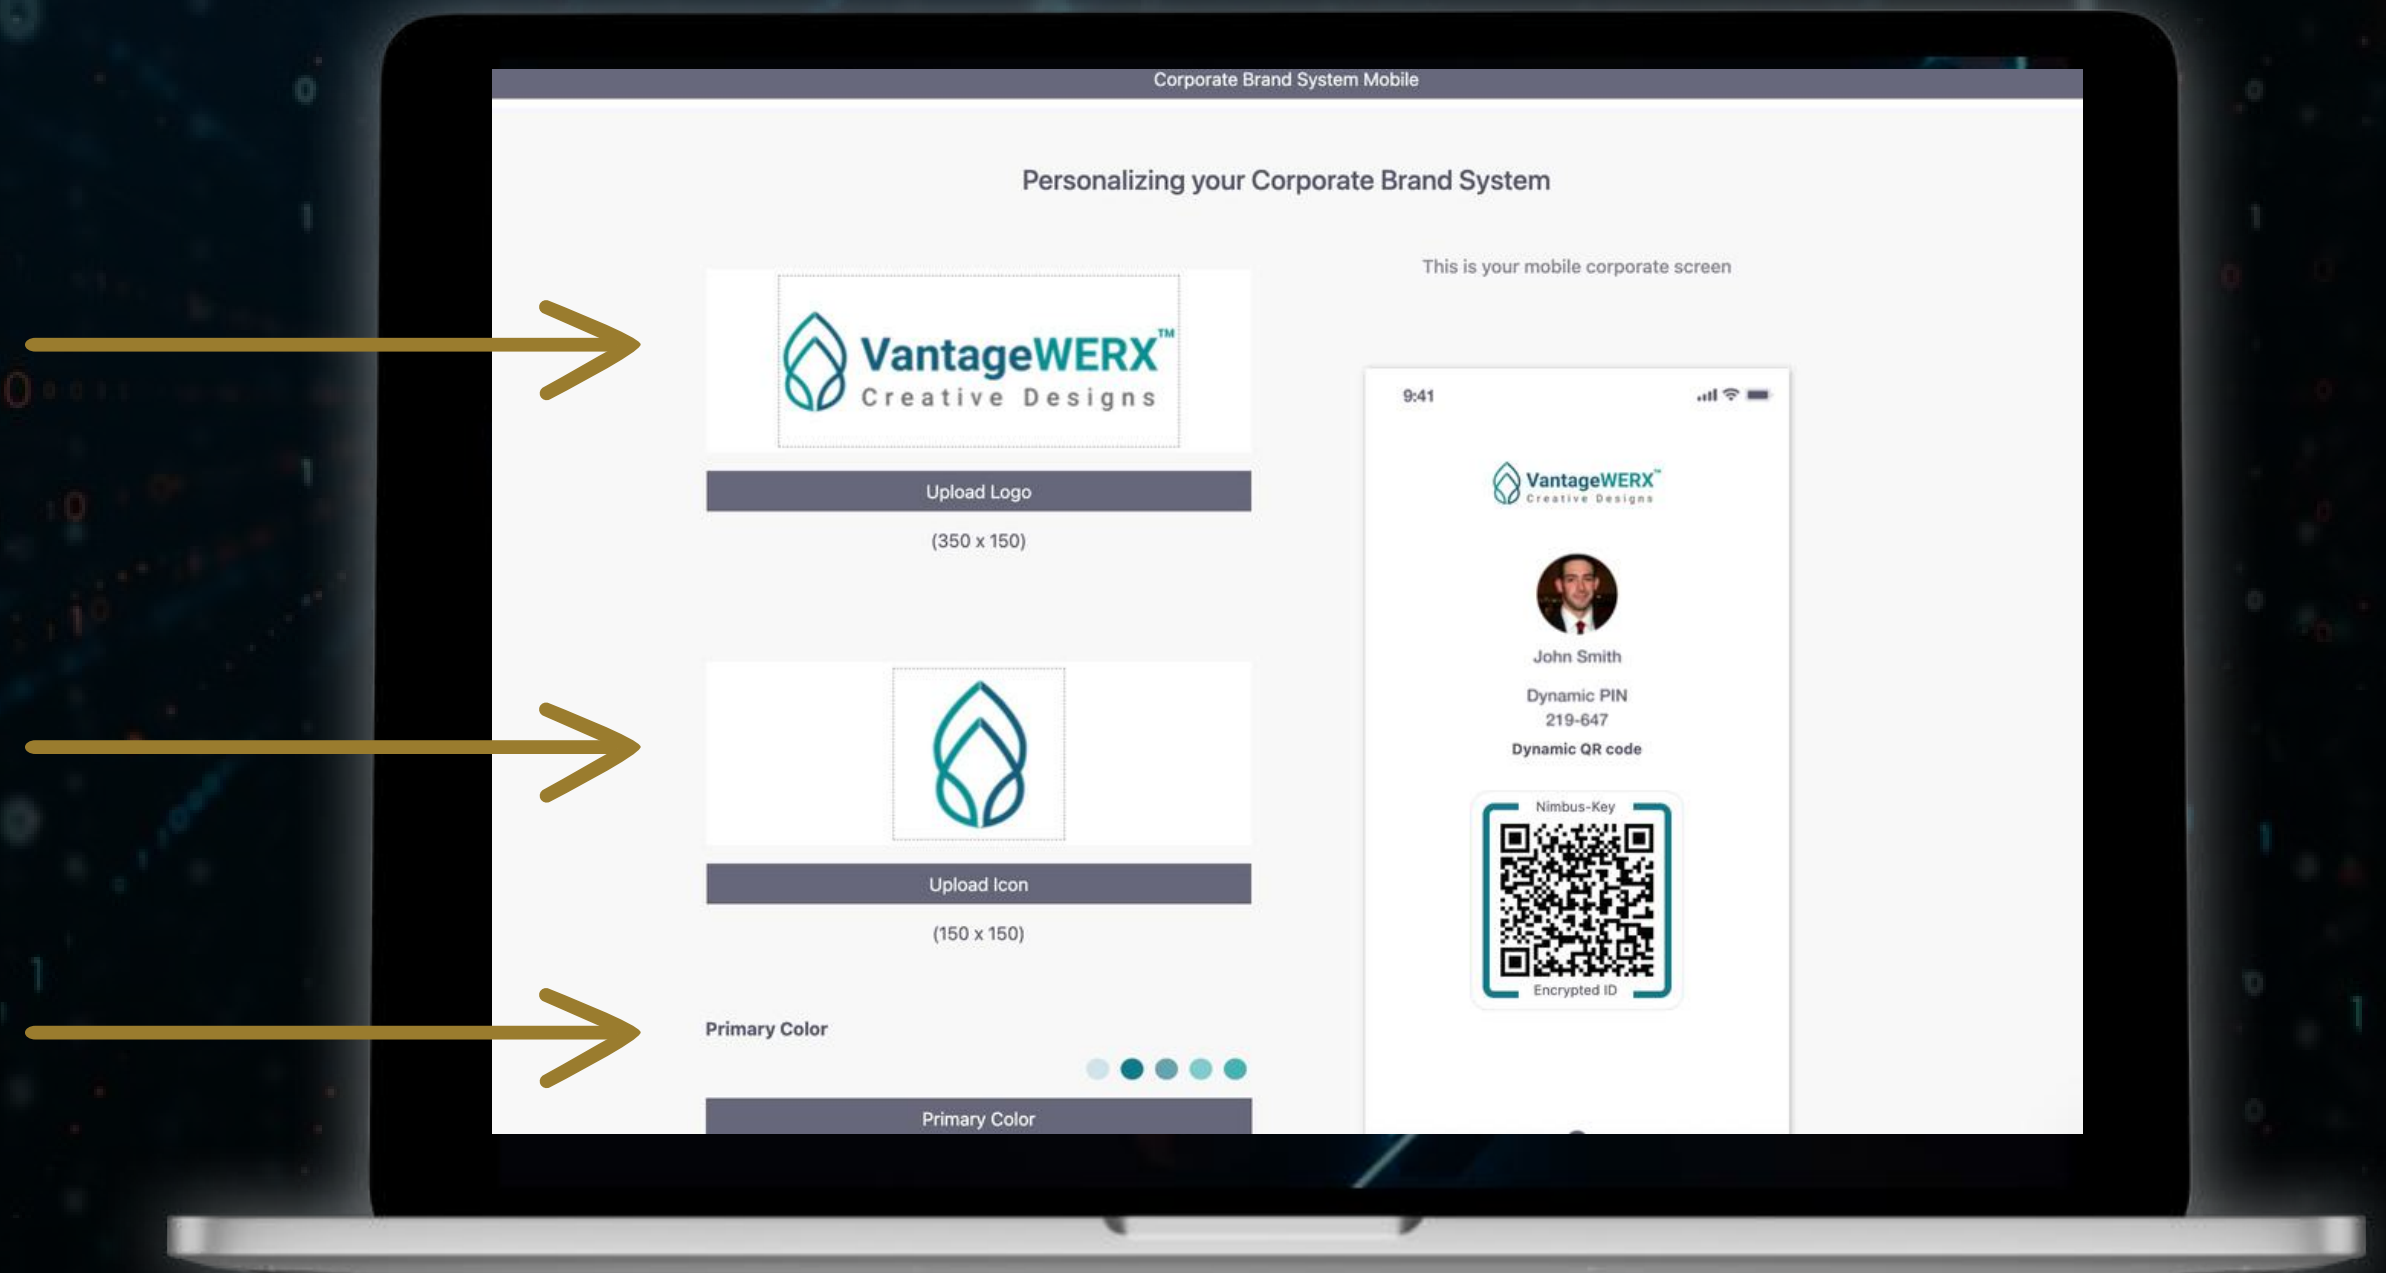

2. Personalizing your corporate Brand

- **Corporate Logo:**
  Format: Image.jpg
  Size: 350 x 150 pixels
- **Corporate Icon:**
  Format: Image.jpg
  Size: 150 x 150 pixels
- **Select Primary Color**