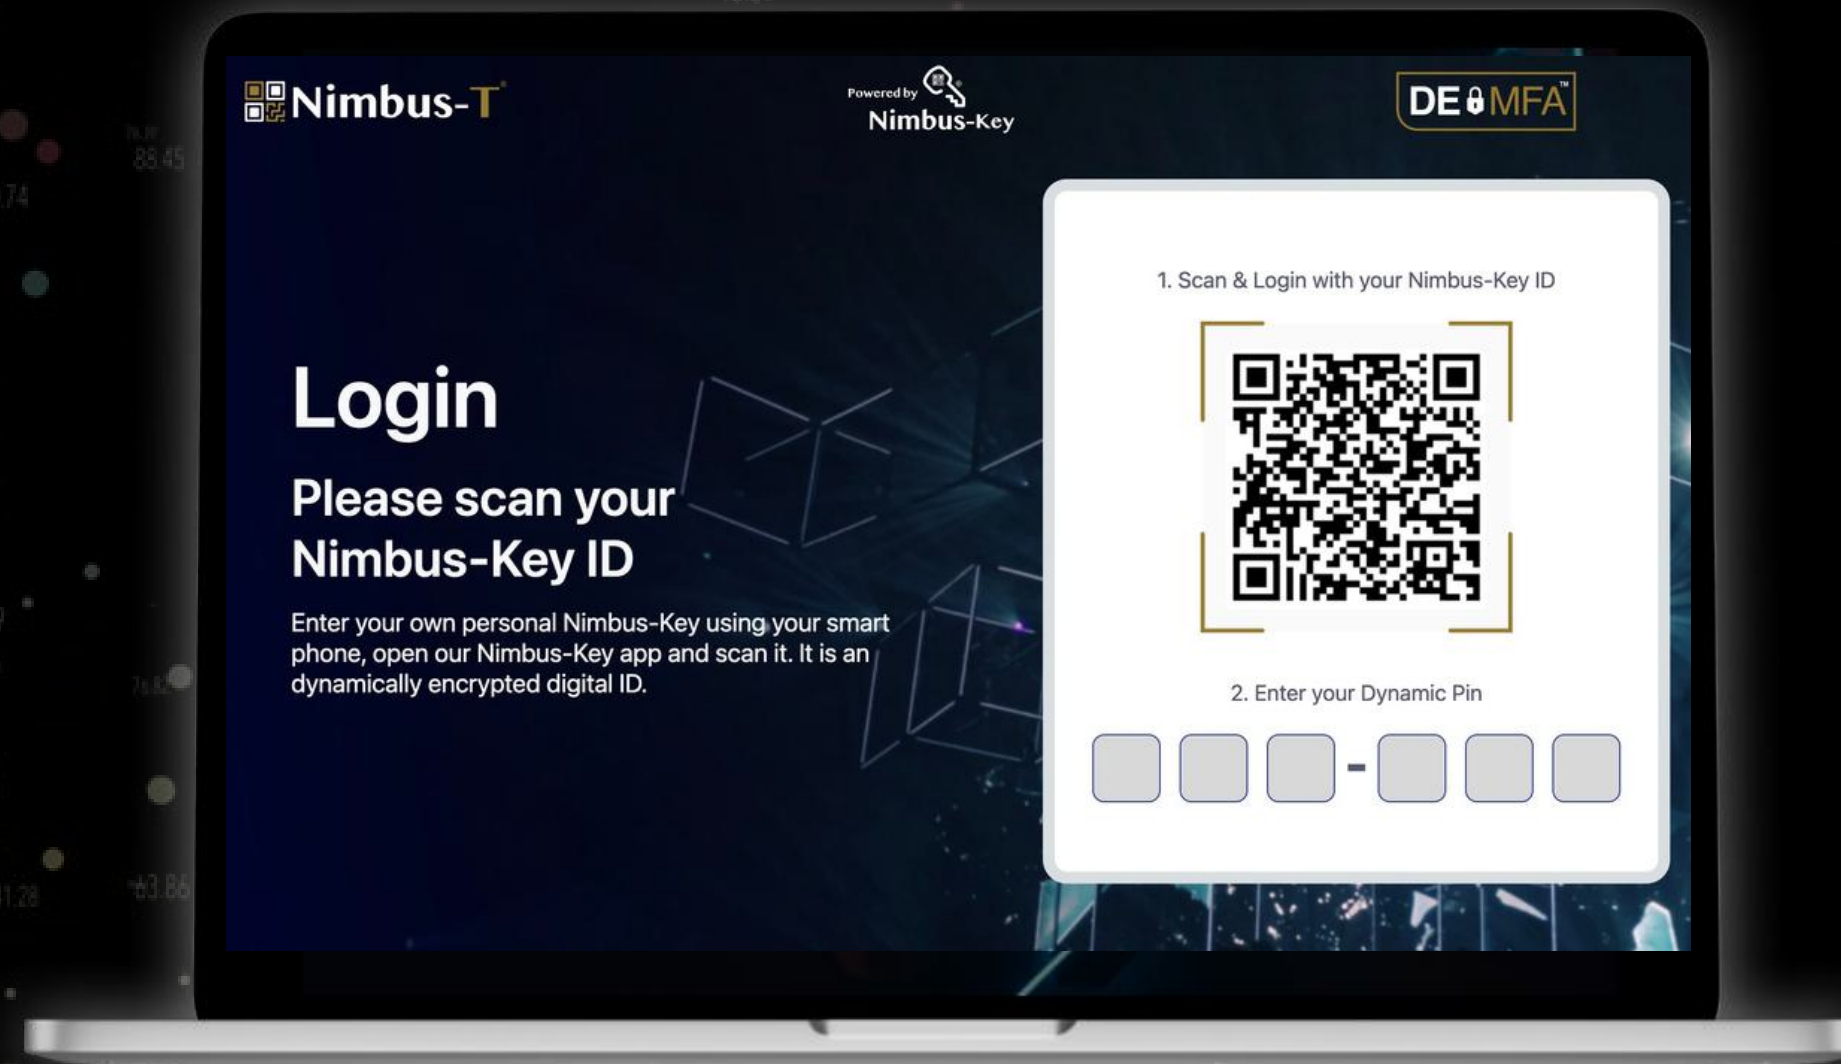

1. Face ID Biometric
2. AI Comparison with registration images.

Login to mobile app:

1. Face ID Biometric
2. AI Comparison with registration images.

Enter Master PIN and Login

Select
My Nimbus Keys button.

Touch the Nimbus-Key Logo

Your Nimbus-Key ID
login credentials.

Dynamic PIN &
Encrypted QRcode

Login to your Nimbus Account
<https://dashboard.nimbus-id.com>

Scan your dynamic Nimbus-Key ID QRcode
and enter your dynamic PIN code

Login to your Nimbus Account
<https://dashboard.nimbus-id.com>

Scan your dynamic Nimbus-Key ID QRcode
and enter your dynamic PIN code

Select Get Corporate Account

PopUp

Select To Accept

5 Admins FREE
for 30 Days!