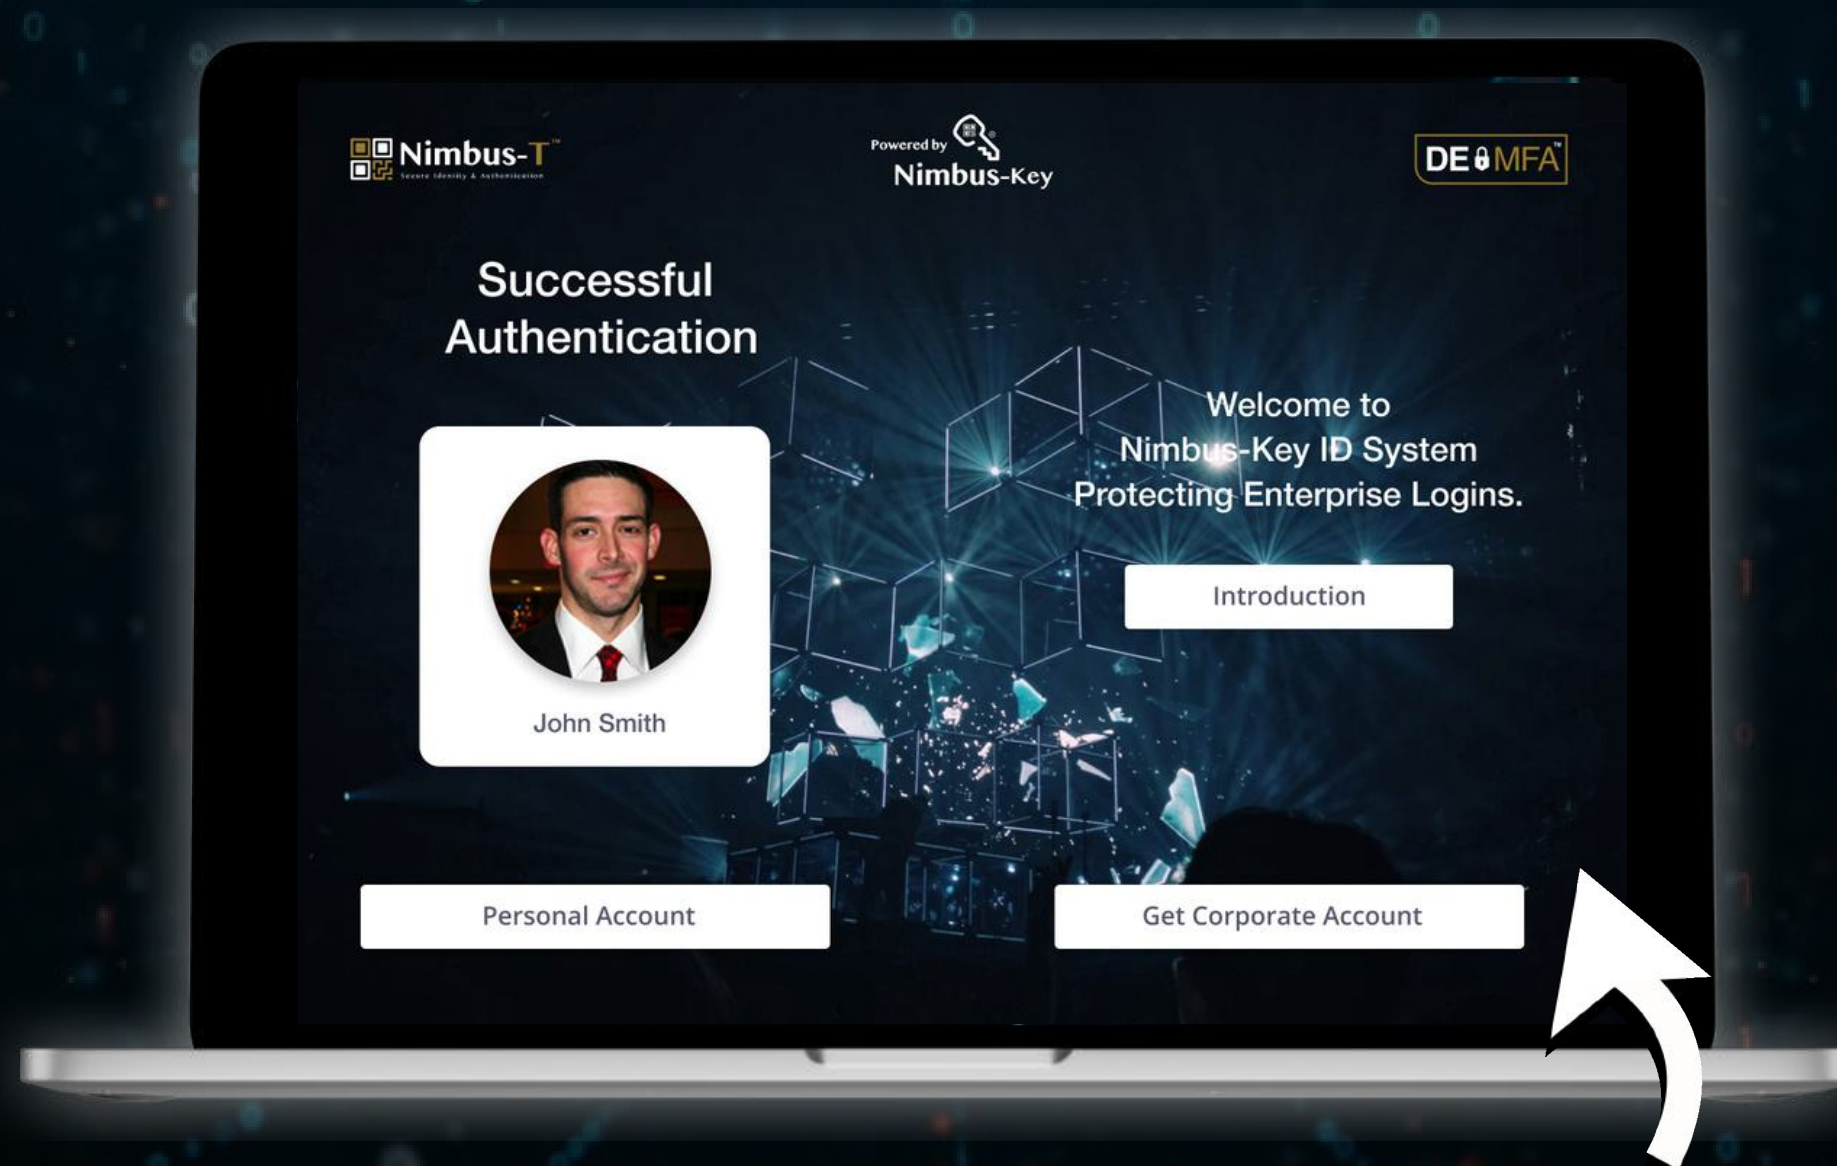

1. Face ID Biometric
2. AI Comparison with registration images.

Login to mobile app:

1. Face ID Biometric
2. AI Comparison with registration images.

Enter Master PIN and Login

Select
My Nimbus Keys button.

Touch the Nimbus-Key Logo

Your Nimbus-Key ID
login credentials.

Dynamic PIN &
Encrypted QRcode

Login to your Nimbus Account
<https://dashboard.nimbus-id.com>

Scan your dynamic Nimbus-Key ID QRcode
and enter your dynamic PIN code

Login to your Nimbus Account
<https://dashboard.nimbus-id.com>

Scan your dynamic Nimbus-Key ID QRcode
and enter your dynamic PIN code

Select Get Corporate Account

PopUp

Select To Accept

5 Admins FREE
for 30 Days!