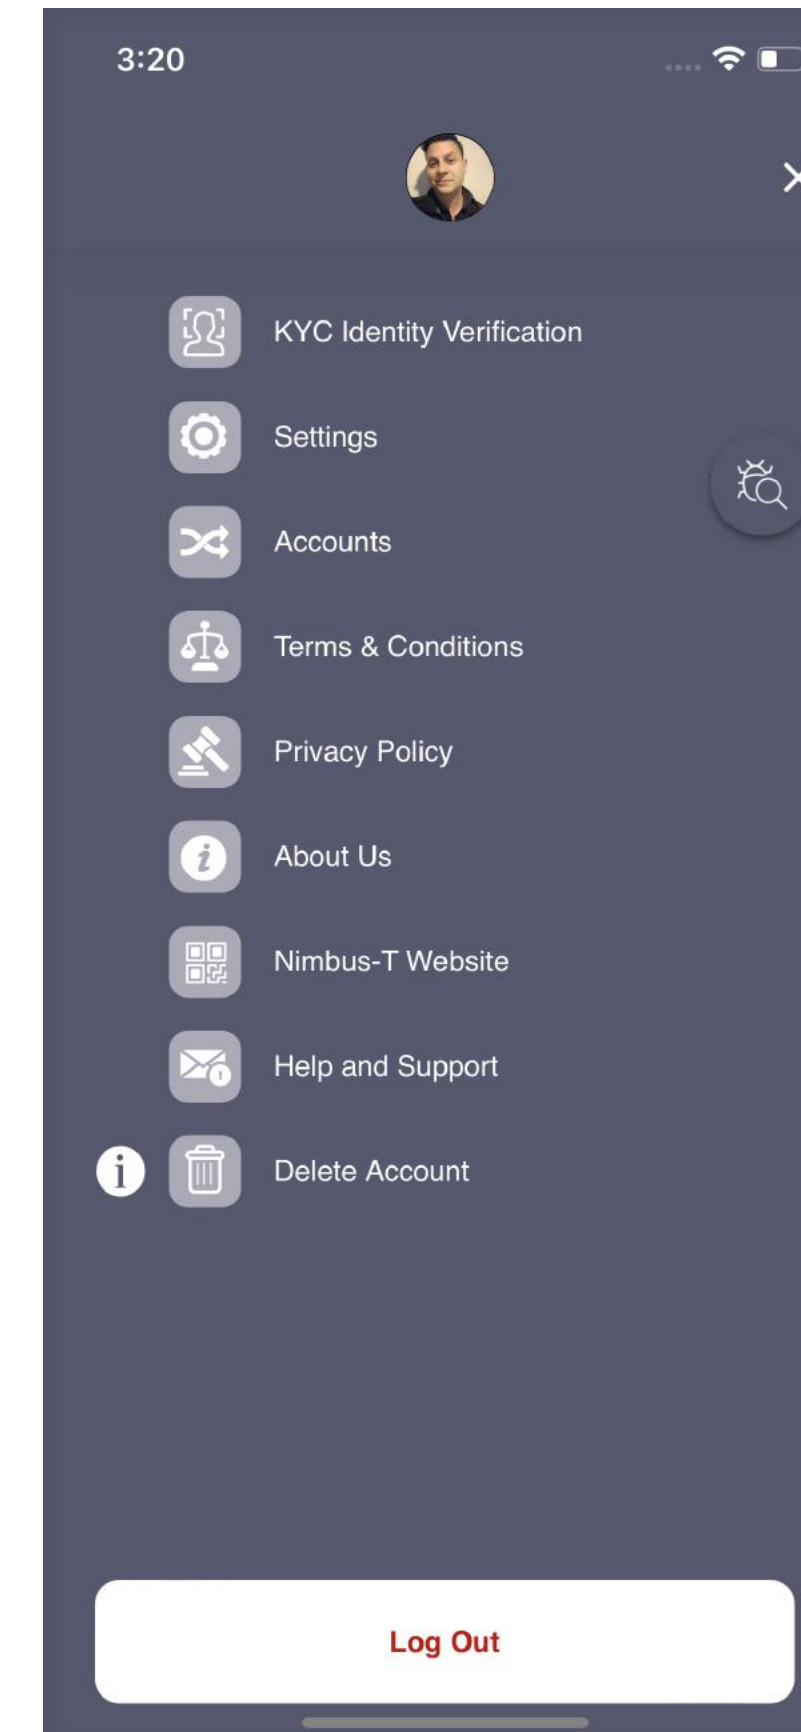

# Nimbus-Key ID Instructions Delete Account

## Nimbus-Key ID Delete Account

← 1. Click Hamburger Menu

← 2. Click Delete Account

## Nimbus-Key ID Delete Account

3:20

← Delete Account

First Name

Last Name

Subject

**Delete Account**

Message