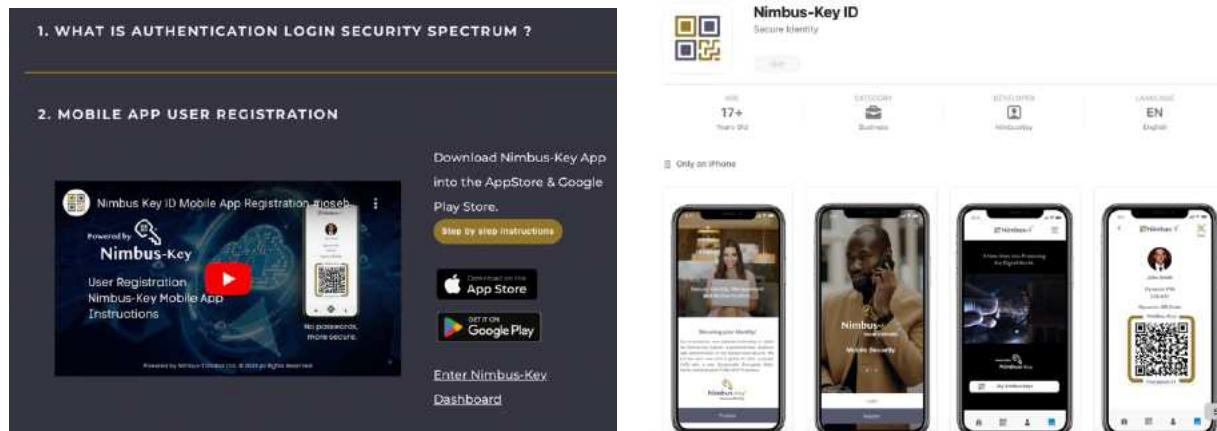

User Registration

1. Go to <https://nimbus-t.com/instructions>

This link is very important as it give instructions on mobile app and business account setup.

2. Got to tab 2. Here are the instruction and video for setting up your account and download mobile app.

3. Here is the app download for IOS and Android.

Please make sure your registration on the mobile app is clean for our AI system. You will need to go to full KYC/AI/Biometric registration. The advanced **True User Verification™** process.

- upload a image of your face, properly lit and front view and not side view.
- take a selfie image smiling and not smiling. make sure that you have light in front of your face and no glasses.
- with the mobile app, take a clean picture of your ID, driver's license, passport.
- Our system verifies your images, verifies name on driver's license with name on your account, the phone UUID as you can only use it on one phone and submit a master PIN for logins.
- The registration and verification is now complete!
- Every 24 hour window you login to your app with biometric, image goes to AI system, UUID, Master PIN and it is now unlocked for your easy and secure logins.
- You own your Nimbus-Key ID (GDPR compliant) and your company admin has registered the company and we have setup a backend system connection with SAML2/OIDC and Nimbus-Key is now your most secure IDP.