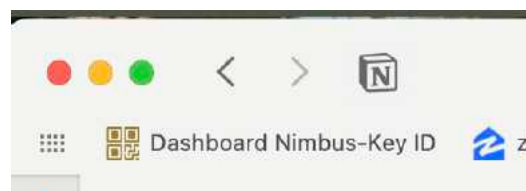

3. Here is the app download for IOS and Android.

Please make sure your registration on the mobile app is clean for our AI system. You will need to go to full KYC/AI/Biometric registration. The advanced **True User Verification™** process.

- upload a image of your face, properly lit and front view and not side view.
- take a selfie image smiling and not smiling. make sure that you have light in front of your face and no glasses.
- with the mobile app, take a clean picture of your ID, driver's license, passport.
- Our system verifies your images, verifies name on driver's license with name on your account, the phone UUID as you can only use it on one phone and submit a master PIN for logins.
- The registration and verification is now complete!
- Every 24 hour window you login to your app with biometric, image goes to AI system, UUID, Master PIN and it is now unlocked for your easy and secure logins.
- You own your Nimbus-Key ID (GDPR compliant) and your company admin has registered the company and we have setup a backend system connection with SAML2/OIDC and Nimbus-Key is now your most secure IDP.

There is the important link that you should save in your browser bar with the login to your Nimbus-Key ID account. Here you will see your implemented connections. <https://dashboard.nimbus-id.com/>

Save this login link on your browser for easy access: **Dashboard Nimbus-Key ID**