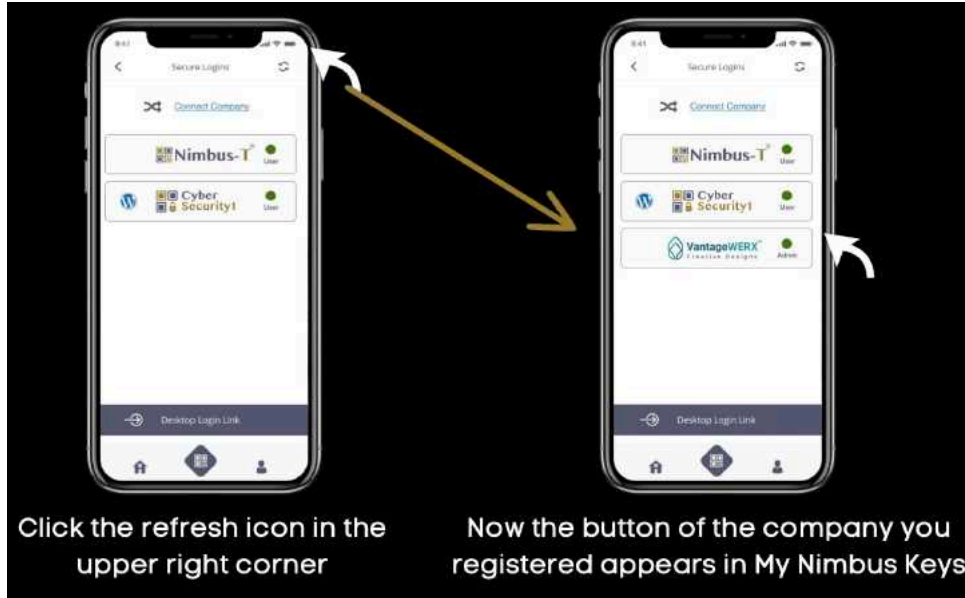

- upload a image of your face, properly lit and front view and not side view.
- take a selfie image smiling and not smiling. make sure that you have light in front of your face and no glasses.
- with the mobile app, take a clean picture of your ID, driver's license, passport.
- Our system verifies your images, verifies name on driver's license with name on your account, the phone UUID as you can only use it on one phone and submit a master PIN for logins.
- The registration and verification is now complete!
- Every 24 hour window you login to your app with biometric, image goes to AI system, UUID, Master PIN and it is now unlocked for your easy and secure logins.
- You own your Nimbus-Key ID (GDPR compliant) and your company admin has registered the company and we have setup a backend system connection with SAML2/OIDC and Nimbus-Key is now your most secure IDP.

There is the important link that you should save in your browser bar with the login to your Nimbus-Key ID account. Here you will see your implemented connections. <https://dashboard.nimbus-id.com/>

Save this login link on your browser for easy access: **Dashboard Nimbus-Key ID**

2. Setup corporate branding and logos for your employee mobile app login tab.

- Terms and Conditions & Privacy Policy
- Subscription Agreement
- Complete Registration

- You now have 2 icons for login to your Nimbus-Key ID account <https://dashboard.nimbus-id.com/>
- Next connect your company account as seen below.